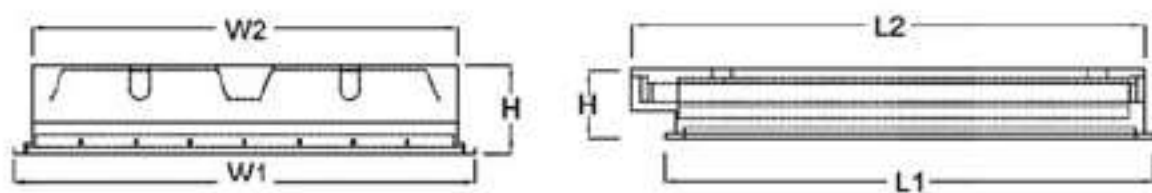

FEATURES

- Made of High quality cold-rolled steel of thickness 0.6 mm. (T6) or 0.4 mm. (T4).
- Five-stage zinc phosphate pretreatment for rust resistance.
- Finished with white polyester powder by two-stage electrostatic method.
- 99.85% high purity anodized aluminium reflector.
- Louver and profiles are applied to anti-glare.

PRODUCT CODE	BASE	LIGHT SOURCE	L (mm.)	W (mm.)	H (mm.)	L1 (mm.)	W1 (mm.)	CUT OUT (mm.)
IDR01L0001	G13	1 x LED T8 9W	595	200	80	620	170	575 X 185
IDR01L0002	G13	2 x LED T8 9W	595	295	80	620	265	575 X 275
IDR01L0003	G13	3 x LED T8 9W	595	595	80	620	565	575 X 575
IDR01L0004	G13	4 x LED T8 9W	595	595	80	620	565	575 X 575
IDR01L0005	G13	1 x LED T8 18W	1195	200	80	1222	170	1175 X 185
IDR01L0006	G13	2 x LED T8 18W	1195	295	80	1222	265	1175 X 275
IDR01L0007	G13	3 x LED T8 18W	1195	595	80	1222	565	1175 X 575
IDR01L0008	G13	4 x LED T8 18W	1195	595	80	1222	565	1175 X 575