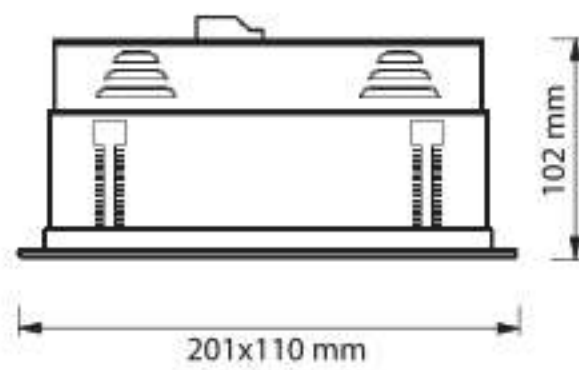

PRODUCT CODE	LIGHT SOURCE	BASE	CUTOUT (mm)	LAMP POSITION
IDR02L0009	LED MR16 5W-7W	2XGU5.3	98 x 188	ADJUSTABLE

HOUSING : STEEL
LAMPSHADE : WHITE POWDER COATED
REFLECTOR : NONE