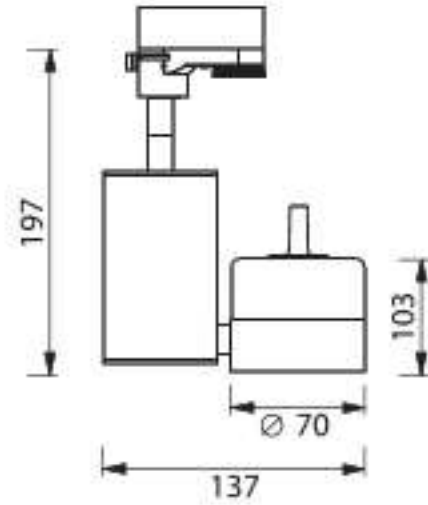

BUILT-IN SET

TRACKLIGHT

PRODUCT CODE	POWER (W)	CCT (K)	
ID-05B0001	1.2 X 6Pcs	3000	Adjustable 90°
HOUSING : ALUMINIUM		FC	
LAMP SHADE : ZINC POWDER COATED		UL LISTED CE RoHS	
INPUT VOLTAGE : 220-240V AC		TIS.1955-2551