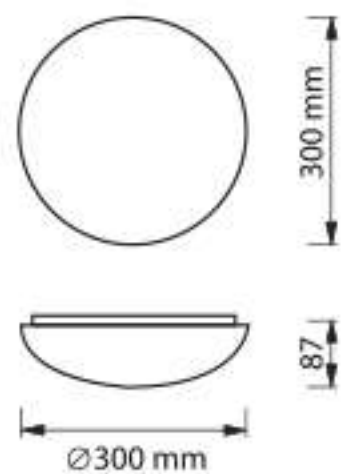

PRODUCT CODE	LIGHT SOURCE	BASE	LAMP POSITION
IDS03L0001	4W-7W	1XE27	VERTICAL

HOUSING : STEEL / PC+ABC COVER
LAMPSHADE : BLACK POWDER COAT
REFLECTOR : NONE

CE RoHS