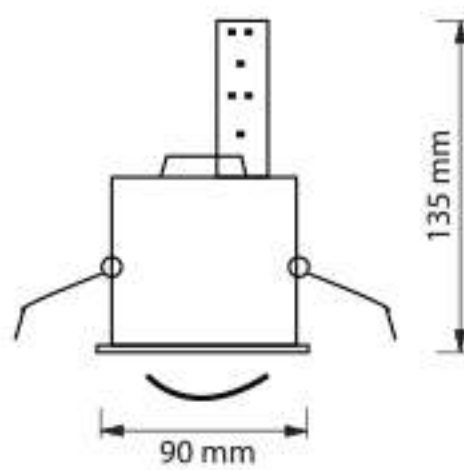

PRODUCT CODE	LIGHT SOURCE	BASE	CUTOUT (mm)	LAMP POSITION
IDR02L0001 IDR02L0008	LED MR16 5W-7W	1XGU5.3	83 x 70	VERTICAL

HOUSING : STEEL
LAMPSHADE : WHITE/SILVER POWDER COATED
REFLECTOR : NONE