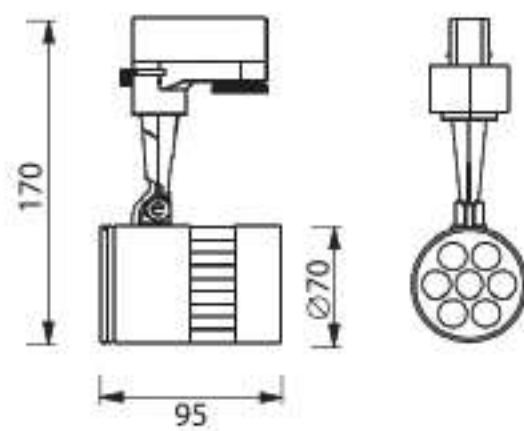

PRODUCT CODE	POWER (W)	CCT (K)	
ID-05B0003	1.2 X 7Pcs	3000	Adjustable 90°
HOUSING : ALUMINIUM		FC	
LAMP SHADE : ZINC POWDER COATED		UL LISTED CE RoHS	
INPUT VOLTAGE : 220-240V AC		TIS.1955-2551