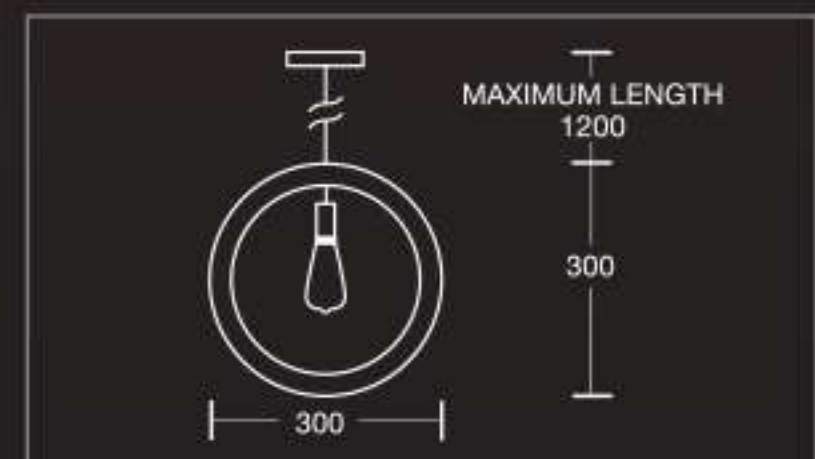

PRODUCT CODE	MATERIAL	BASE
ID-04L0018	ROPE	1XE27

COLOUR
COVER :-
INSIDE :-