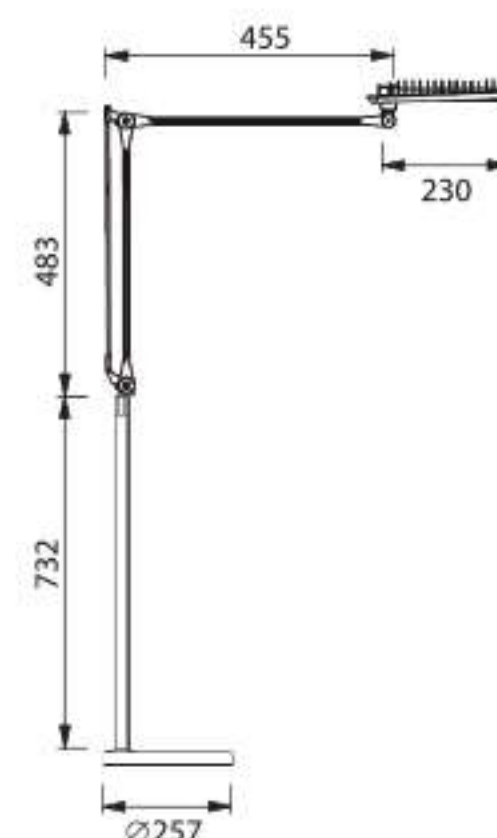

FLOOR LAMP

PRODUCT CODE	POWER (W)	CCT (K)	
ID-10B0001	1.2 X 6PCS	3000	

PRODUCT CODE	POWER (W)	CCT (K)	
ID-10B0003	1.2 X 8PCS	3000	

HOUSING : ALUMINIUM
LAMPSHADE : SILVER (ZINC COATED)
REFLECTOR : ALUMINIUM

HOUSING : ALUMINIUM
LAMPSHADE : SILVER (ZINC COATED)
REFLECTOR : ALUMINIUM