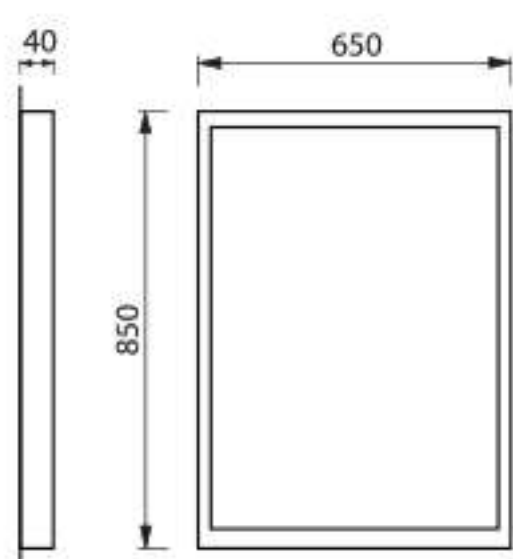

PRODUCT CODE	POWER (W)	CCT (K)
ID-07B0013	56	COOL

HOUSING : ALUMINIUM
LAMP SHADE : MIRROR
INPUT VOLTAGE : 220-240V AC