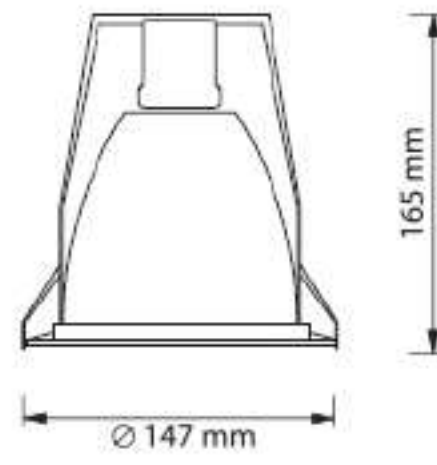

### FEATURES

- Made of High quality cold-rolled steel of thickness 0.6 mm. (T6) or 0.4 mm. (T4).
- Five-stage zinc phosphate pretreatment for rust resistance.
- Finished with white polyester powder by two-stage electrostatic method.
- High quality acrylic diffuser with steel painted frame. Four acrylic diffusers are available: Prismatic (PR), Opal (OP), Stipple (ST), and Clear (CL)
- 99.85% high purity anodized aluminium reflector with total reflectance of 87% mirror finished for normal usage. Optional: TR=95% for high efficiency purpose.
- Rotally-locked type starter holder (TIS. Standard)
- Heavy duty rotary-locked type lamp holder
- Cable THW 1.0 sq.mm. 70° C (TIS. 11-1988).

# DOWNLIGHT

| PRODUCT CODE | LIGHT SOURCE       | BASE  | CUTOUT (mm) | LAMP POSITION |
|--------------|--------------------|-------|-------------|---------------|
| IDR02L0035   | LED BULB<br>5W-10W | 1XE27 | 130         | VERTICAL      |