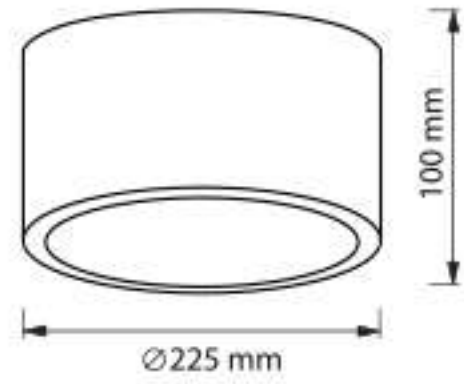

PRODUCT CODE	POWER (W)	CCT (K)	LUMINOUS FLUX (lumen)
IDS02B0003-4	18	6500 3000	1400

HOUSING : STEEL
LAMP SHADE : WHITE POWDER COATED
REFLECTOR : NONE

220V
240V

RA
80

Hours
25,000