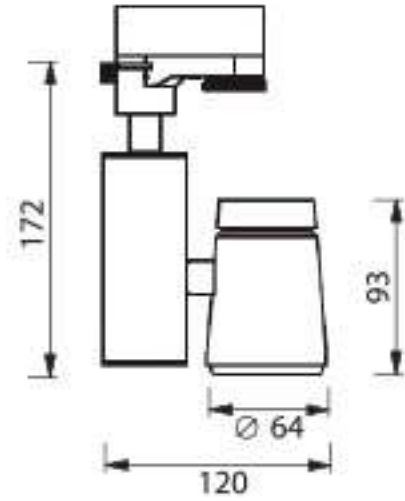

LAMP TRACKLIGHT

PRODUCT CODE	LIGHT SOURCE	BASE	
ID-05L0001 ID-05L0007	LED MR16 12V 5W-7W	1 X GU5.3	Adjustable 180°

HOUSING : ALUMINIUM
LAMPSHADE : ID-05L0001 WHITE POWDER COATED
ID-05L0007 BLACK POWDER COATED
ANTI-DAZZLERING : PLASTIC, BLACK