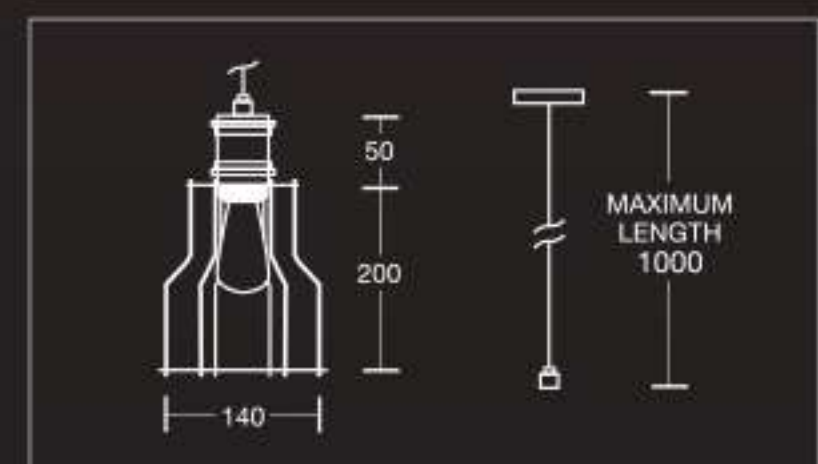

PRODUCT CODE	MATERIAL	BASE
ID-04L0024	STEEL	7XE27

COLOUR
COVER : BLACK POWDER COATED
INSIDE : BLACK POWDER COATED