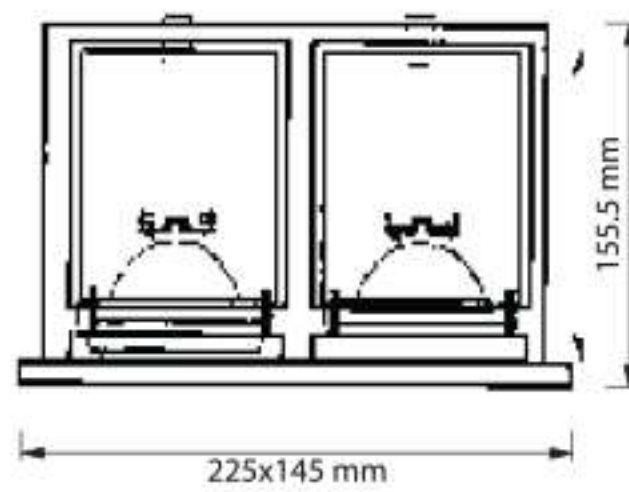

PRODUCT CODE	LIGHT SOURCE	BASE	CUTOUT (mm)	LAMP POSITION
IDR02L0025	LED BULB 5W-13W	2XE27	125 x 230	ADJUSTABLE

HOUSING : STEEL
LAMPSHADE : WHITE POWDER COATED
REFLECTOR : ALUMINIUM