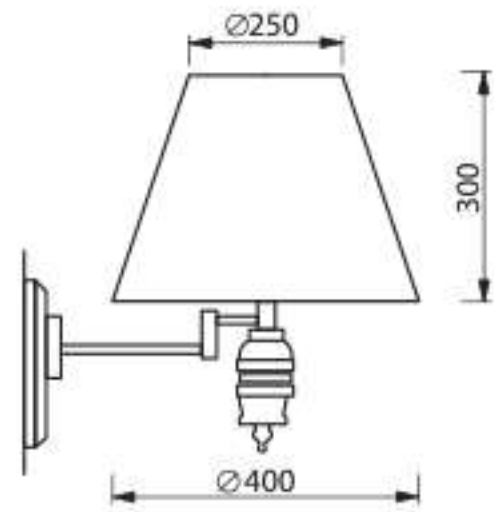

PRODUCT CODE	LIGHT SOURCE	BASE
ID-07L0003	LED BULB 7W DIMMABLE	1 X E27

HOUSING : BROWN PLYWOOD
LAMP SHADE : FABRIC