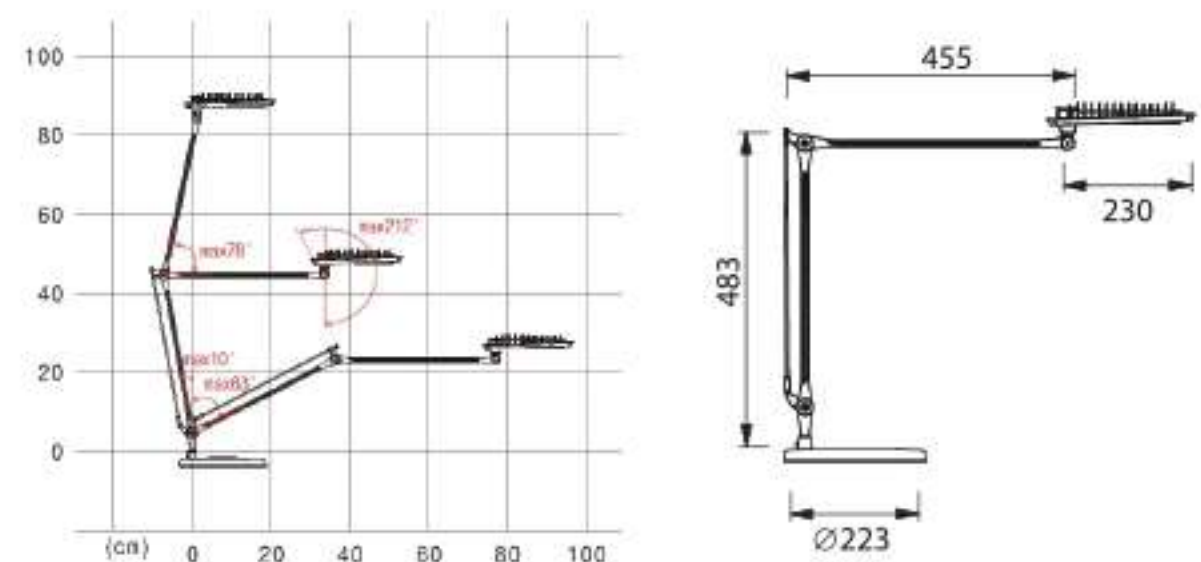

PRODUCT CODE	POWER (W)	CCT (K)	
ID-09B0002	1.2 X 6PCS	3000	

HOUSING : ALUMINIUM
LAMPSHADE : SILVER (ZINC COATED)
REFLECTOR : ALUMINIUM

PRODUCT CODE	POWER (W)	CCT (K)	
ID-09B0003	1.2 X 8PCS	3000	

HOUSING : ALUMINIUM
LAMPSHADE : SILVER (ZINC COATED)
REFLECTOR : ALUMINIUM