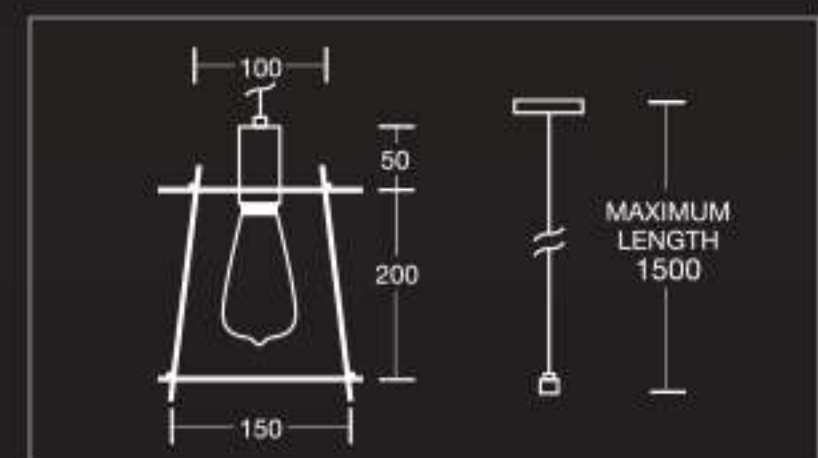

VINTAGE LAMP

PENDANT LAMP

PRODUCT CODE	MATERIAL	BASE
ID-04L0001	STEEL	1XE27

COLOUR
COVER : BLACK POWDER COATED
INSIDE : BLACK POWDER COATED

PRODUCT CODE	MATERIAL	BASE
ID-04L0002	STEEL	1XE27

COLOUR
COVER : BLACK POWDER COATED
INSIDE : BLACK POWDER COATED

PRODUCT CODE	MATERIAL	BASE
ID-04L0024	STEEL	7XE27

COLOUR
COVER : BLACK POWDER COATED
INSIDE : BLACK POWDER COATED