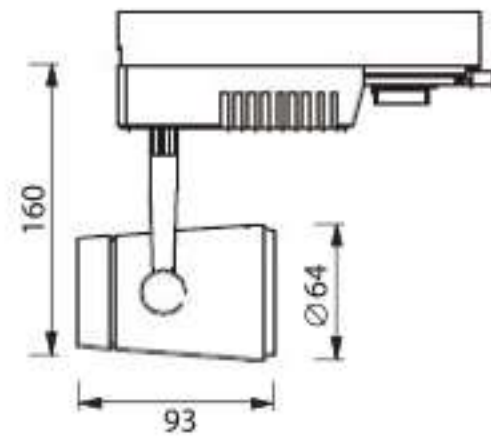

PRODUCT CODE	LIGHT SOURCE	BASE	
ID-05L0003	LED MR16 12V 5W-7W	1 X GU5.3	Adjustable 180°

HOUSING : ALUMINIUM
LAMPSHADE : WHITE POWDER COATED
ANTI-DAZZLERING : PLASTIC, BLACK