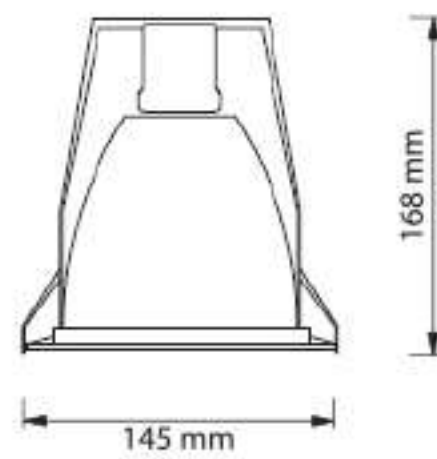

PRODUCT CODE	LIGHT SOURCE	BASE	CUTOUT (mm)	LAMP POSITION
IDR02L0034	LED BULB 5W-10W	1XE27	125	VERTICAL

HOUSING : METAL
LAMPSHADE : WHITE POWDER COATED
REFLECTOR : ALUMINIUM