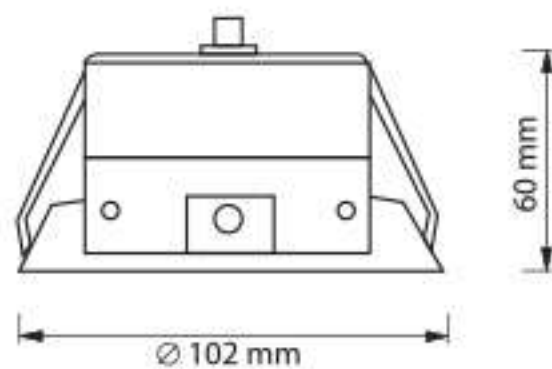

PRODUCT CODE	LIGHT SOURCE	BASE	CUTOUT (mm)	LAMP POSITION
IDR02L0028	LED MR16 5W-7W	GU5.3	85	VERTICAL

HOUSING : STEEL
LAMPSHADE : WHITE POWDER COATED
REFLECTOR : NONE