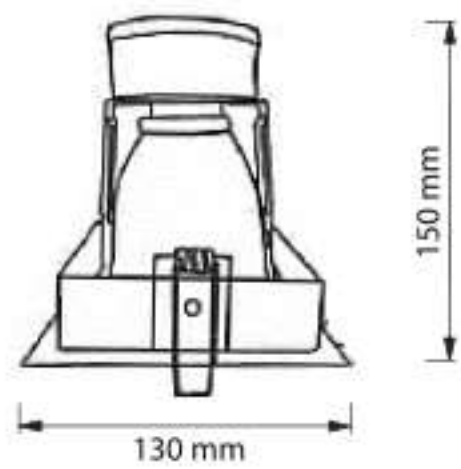

PRODUCT CODE	LIGHT SOURCE	BASE	CUTOUT (mm)	LAMP POSITION
IDR02L0019	5W-13W	E27	115 x 115	ADJUSTABLE

HOUSING : STEEL
LAMPSHADE : WHITE POWDER COATED
REFLECTOR : ALUMINIUM