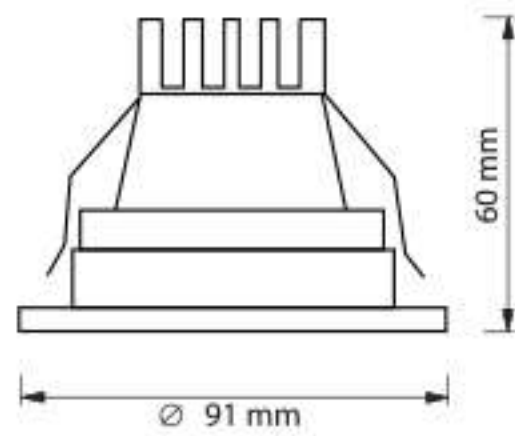

PRODUCT CODE	POWER (W)	CUTOUT (mm)	Beam Angle
IDR02B0019	7.5 WARM	78	90° Adjustable

HOUSING : ALUMINIUM
LAMPSHADE : SILVER
REFLECTOR : ALUMINIUM

CE RoHS