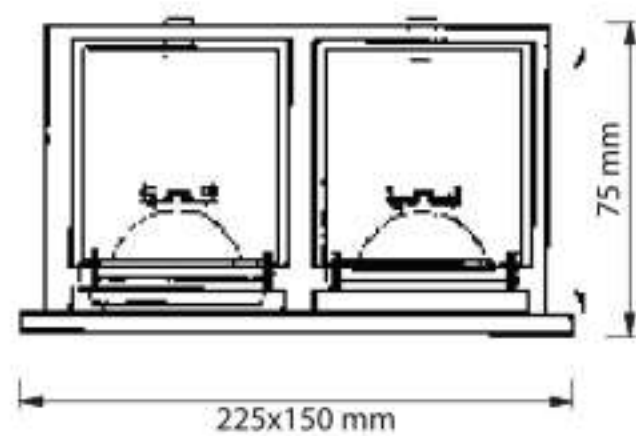

PRODUCT CODE	LIGHT SOURCE	BASE	CUTOUT (mm)	LAMP POSITION
IDR02L0031	LED MR16 5W-7W	2XGU5.3	215 X 110	ADJUSTABLE

HOUSING : METAL
LAMPSHADE : WHITE POWDER COATED
REFLECTOR : ALUMINIUM