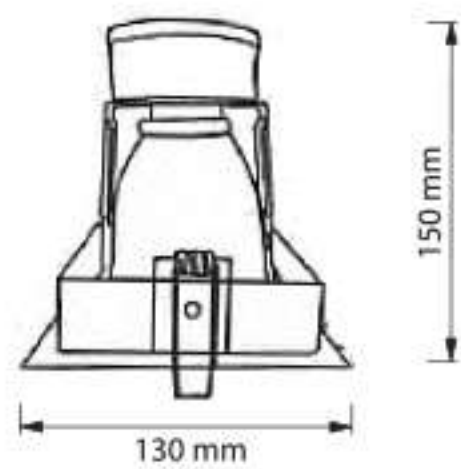

PRODUCT CODE	LIGHT SOURCE	BASE	CUTOUT (mm)	LAMP POSITION
IDR02L0026	5W-13W	E27	115 x 115	ADJUSTABLE

HOUSING : STEEL
LAMPSHADE : WHITE POWDER COATED
REFLECTOR : ALUMINIUM