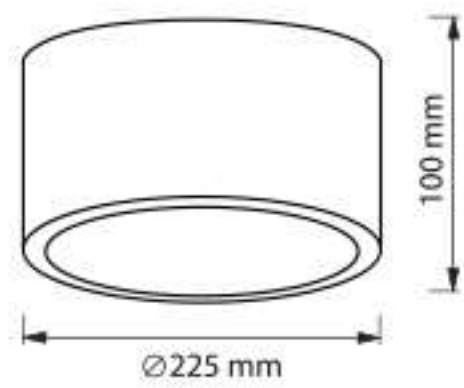

PRODUCT CODE	POWER (W)	CCT (K)	LUMINOUS FLUX (lumen)
IDS02B0005-6	18	6500 3000	1400

HOUSING : STEEL
LAMP SHADE : WHITE POWDER COATED
REFLECTOR : NONE

220V
240V

RA
80

Hours
25,000