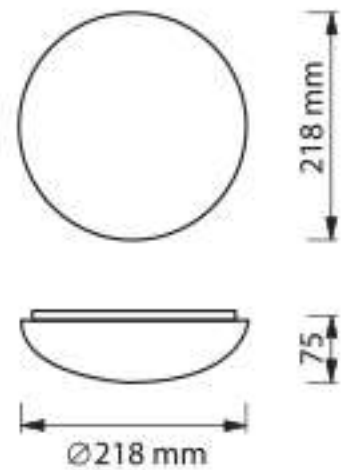

PRODUCT CODE	LIGHT SOURCE	BASE	LAMP POSITION
IDS03L0002	3W-4W	1XE27	VERTICAL

HOUSING : STEEL / PC+ABC COVER
LAMPSHADE : BLACK POWDER COAT
REFLECTOR : NONE

CE RoHS