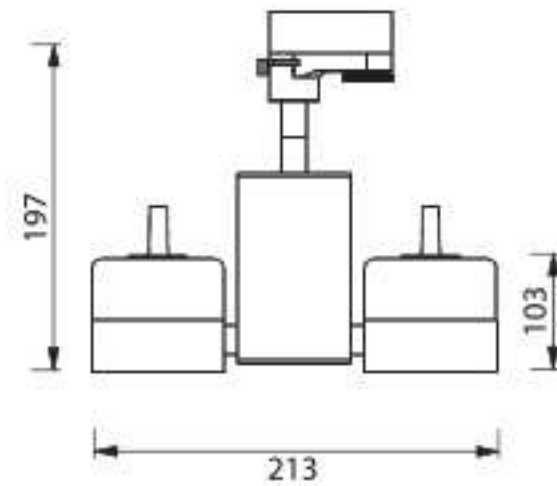

PRODUCT CODE	POWER (W)	CCT (K)	
ID-05B0002	1.2 X 12Pcs	3000	Adjustable 90°
HOUSING : ALUMINIUM		FC	
LAMP SHADE : ZINC POWDER COATED		UL LISTED CE RoHS	
INPUT VOLTAGE : 220-240V AC		TIS.1955-2551