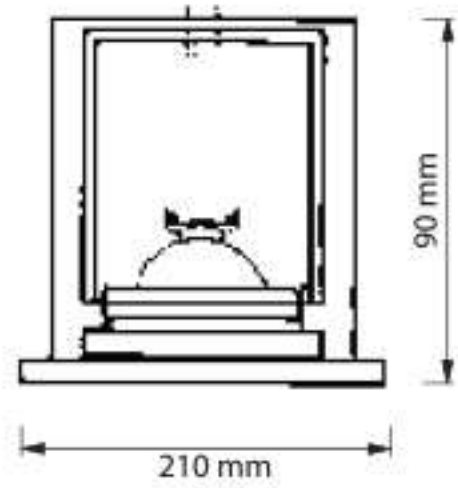

RECESS : LAMP

DOWNLIGHT

PRODUCT CODE	LIGHT SOURCE	BASE	CUTOUT (mm)	LAMP POSITION
IDR02L0032	LED AR111 12-15W	AR111	160 x 150	ADJUSTABLE

HOUSING : METAL
LAMPSHADE : WHITE POWDER COATED
REFLECTOR : NONE