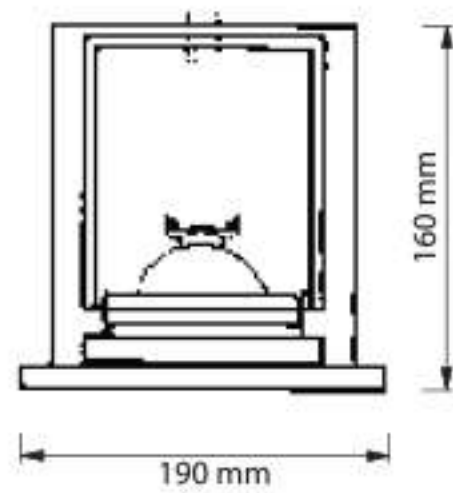

PRODUCT CODE	LIGHT SOURCE	BASE	CUTOUT (mm)	LAMP POSITION
IDR02L0021	LED PAR30 9W-12W	1XE27	170 x 170	ADJUSTABLE

HOUSING : STEEL
LAMPSHADE : WHITE POWDER COATED
REFLECTOR : ALUMINIUM