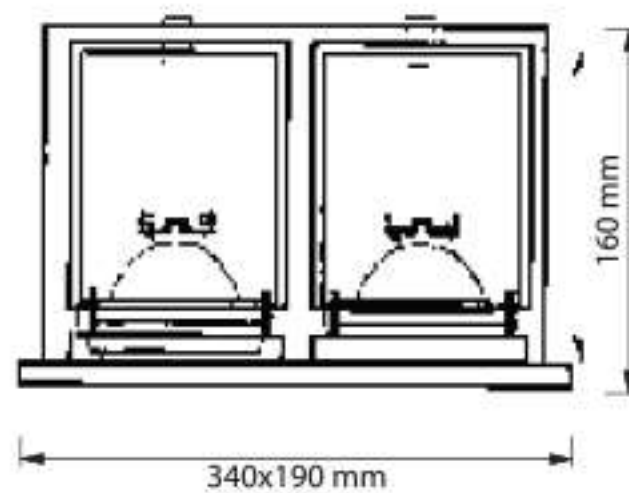

PRODUCT CODE	LIGHT SOURCE	BASE	CUTOUT (mm)	LAMP POSITION
IDR02L0022	LED PAR30 9W-12W	2XE27	170 x 230	ADJUSTABLE

HOUSING : STEEL
LAMPSHADE : WHITE POWDER COATED
REFLECTOR : ALUMINIUM