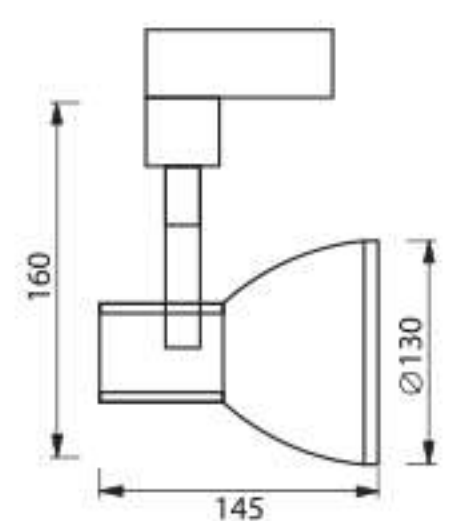

PRODUCT CODE	LIGHT SOURCE	BASE	
ID-05L0010	LED PAR38 7W-8W	1 X E27	Adjustable 90°
HOUSING : ALUMINIUM LAMPSHADE : WHITE POWDER COATED			

BUILT-IN SET