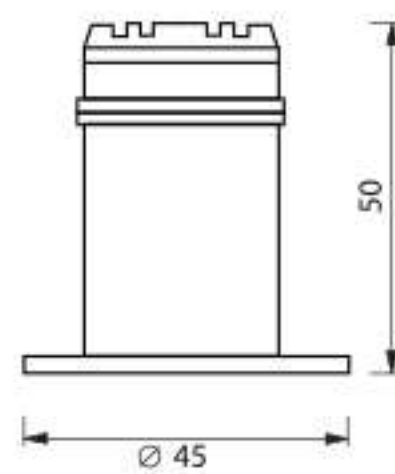

PRODUCT CODE	POWER (W)	CUTOUT (mm)	
IDR02B0025	1.2 X 1pc WARM	40	

HOUSING : DIE-CAST ALUMINIUM
LAMP SHADE : WHITE POWDER COATED
REFLECTOR : PURE ALUMINIUM LAYERS,
MIRROR FINISH.

*Ideal for general ambient lighting in offices and conference room