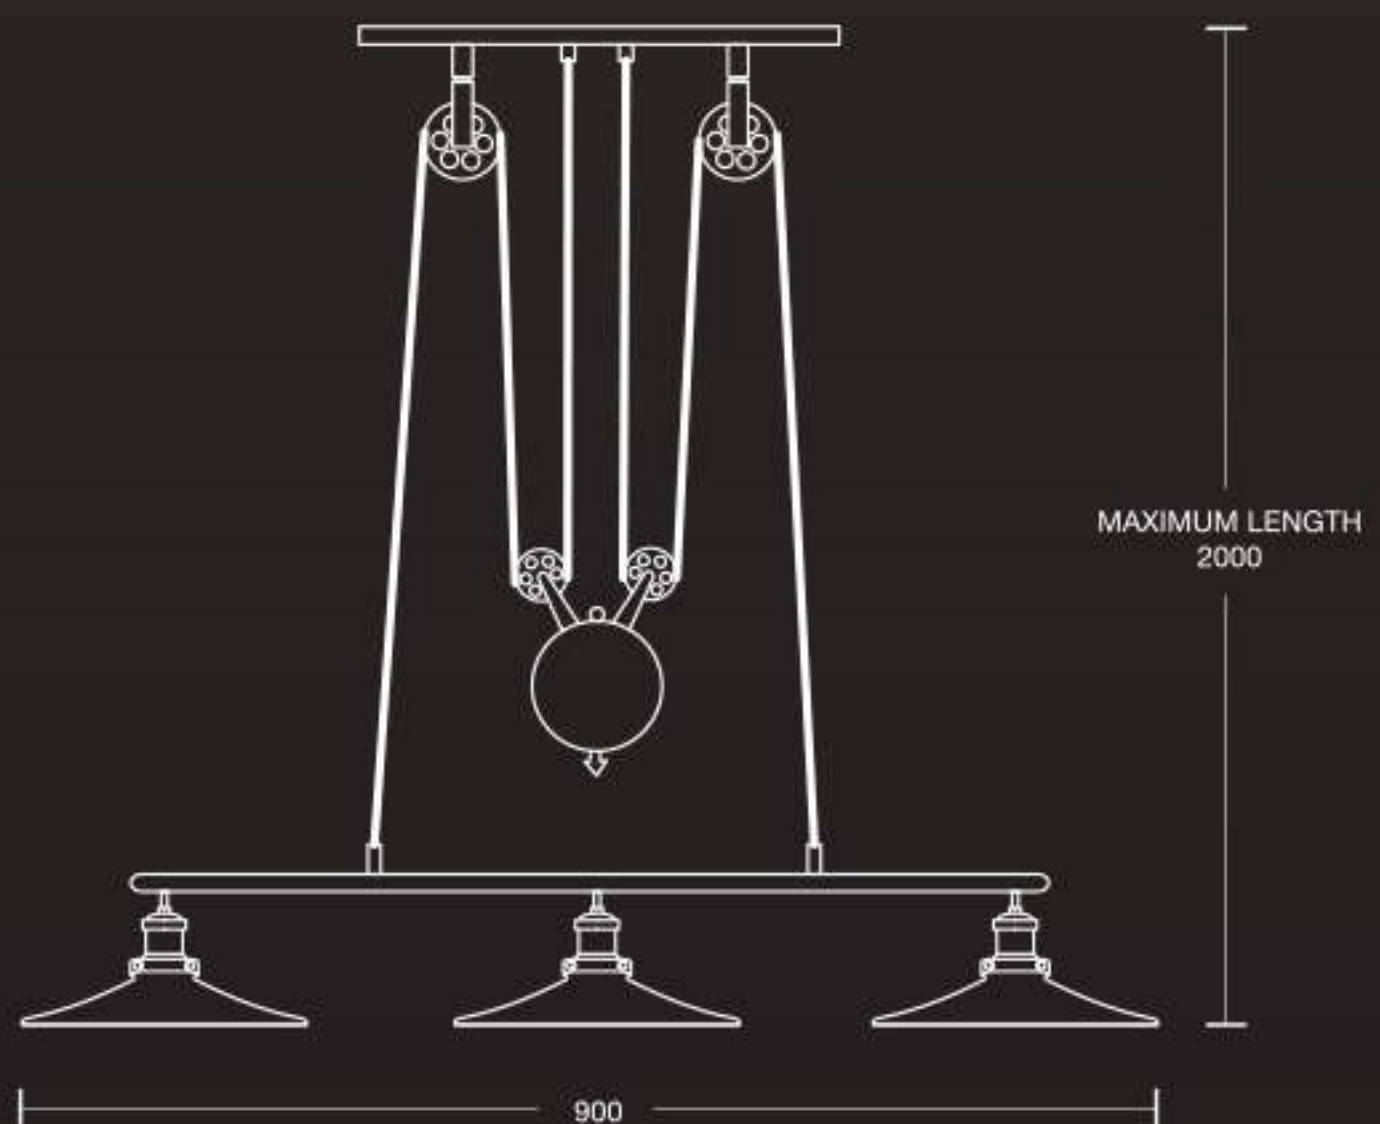

PENDANT LAMP

PRODUCT CODE	ID-04L0034
BASE	3 X E27
MATERIAL	STEEL
COLOUR	BLACK