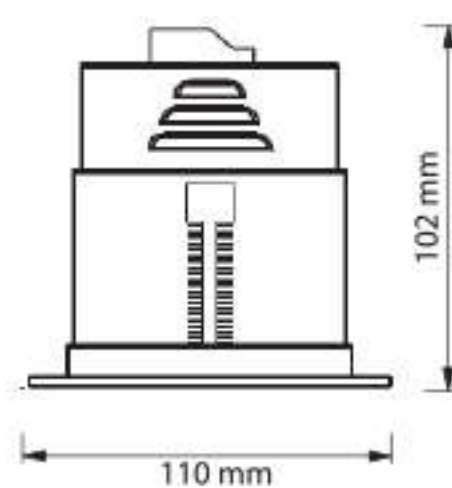

PRODUCT CODE	LIGHT SOURCE	BASE	CUTOUT (mm)	LAMP POSITION
IDR02L0002 IDR02L0007	LED MR16 5W-7W	1XGU5.3	98 x 98	ADJUSTABLE

HOUSING : ALUMINIUM
LAMPSHADE : WHITE/SILVER POWDER COATED
REFLECTOR : NONE