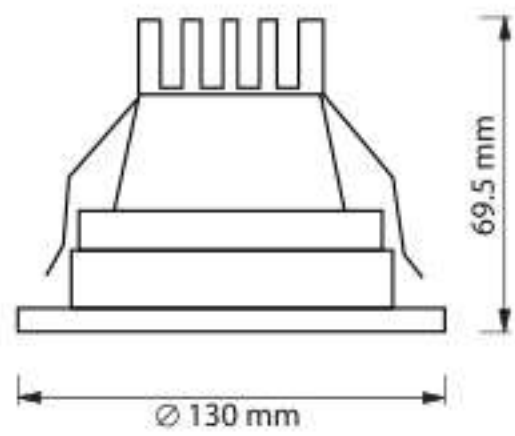

RECESS : BUILT-IN SET

DOWNLIGHT

PRODUCT CODE	POWER (W)	CUTOUT (mm)	Beam Angle
IDR02B0017-18	5 DAY/WARM	95	90° Adjustable

HOUSING : ALUMINIUM
LAMPSHADE : SILVER
REFLECTOR : ALUMINIUM

CE RoHS

PRODUCT CODE	POWER (W)	CUTOUT (mm)	Beam Angle
IDR02B0019	7.5 WARM	78	90° Adjustable

HOUSING : ALUMINIUM
LAMPSHADE : SILVER
REFLECTOR : ALUMINIUM

CE RoHS

PRODUCT CODE	POWER (W)	CUTOUT (mm)	Beam Angle
IDR02B0020-21	8.5 DAY/WARM	125	90°

HOUSING : ALUMINIUM
LAMPSHADE : WHITE POWDER COATED
REFLECTOR : NONE

CE RoHS

PRODUCT CODE	POWER (W)	CUTOUT (mm)	Beam Angle
IDR02B0022	9 DAY	120	90°

HOUSING : ALUMINIUM
LAMPSHADE : WHITE POWDER COATED
REFLECTOR : NONE

CE RoHS