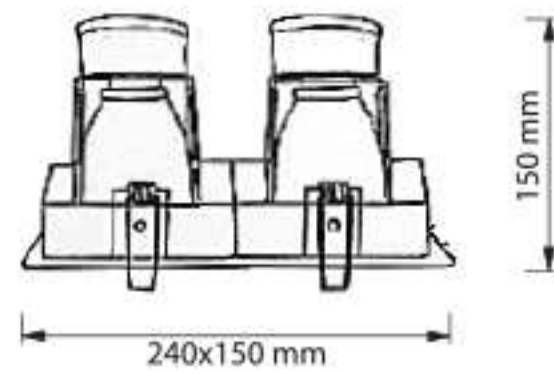

PRODUCT CODE	LIGHT SOURCE	BASE	CUTOUT (mm)	LAMP POSITION
IDR02L0027	5W-13W	E27	115 x 225	ADJUSTABLE

HOUSING : STEEL
LAMPSHADE : WHITE POWDER COATED
REFLECTOR : ALUMINIUM