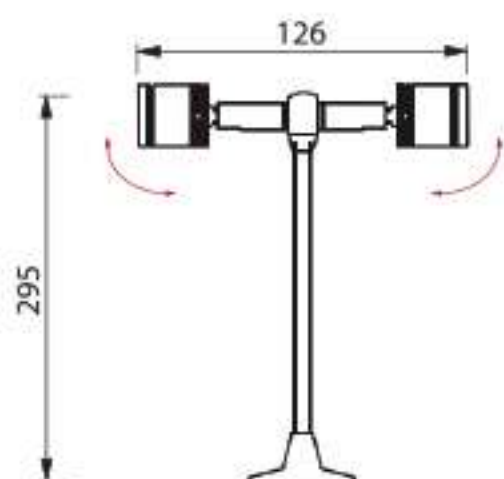

SPOT LIGHT

PRODUCT CODE	POWER (W)	CCT	
ID-06B0002	1.2 X 2Pcs	BLUE	Adjustable 90°
HOUSING : ALUMINIUM LAMPSHADE : BLACK POWDER COATED INPUT VOLTAGE : 220-240V AC WITH DRIVER