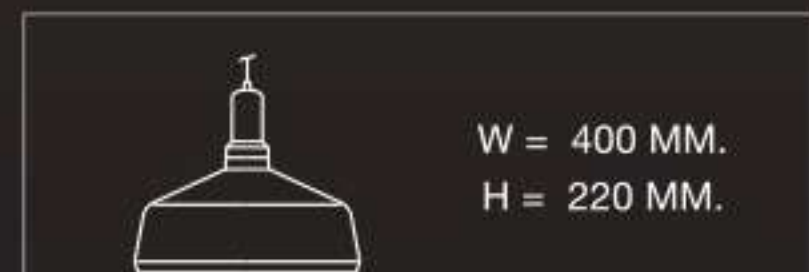

W = 400 MM.
H = 220 MM.