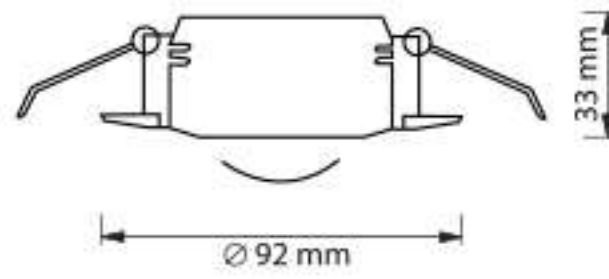

RECESS : LAMP

DOWNLIGHT

PRODUCT CODE	LIGHT SOURCE	BASE	CUTOUT (mm)	LAMP POSITION
IDR02L0011	LED MR16 5W-7W	1XGU5.3	80	ADJUSTABLE

HOUSING : ALUMINIUM
LAMPSHADE : WHITE POWDER COATED
REFLECTOR : NONE