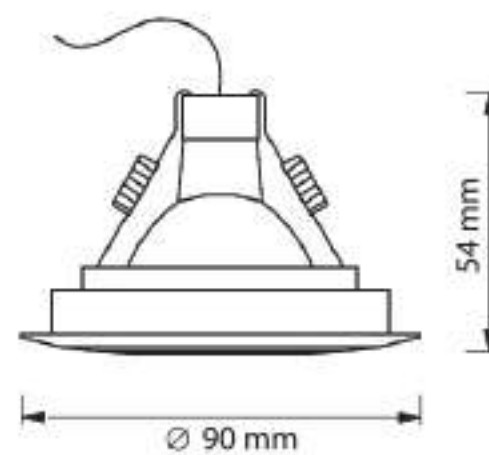

PRODUCT CODE	LIGHT SOURCE	BASE	CUTOUT (mm)	LAMP POSITION
IDR02L0014	LED MR16 5W-7W	1XGU5.3	80	ADJUSTABLE

HOUSING : STEEL
LAMPSHADE : SILVER
REFLECTOR : NONE