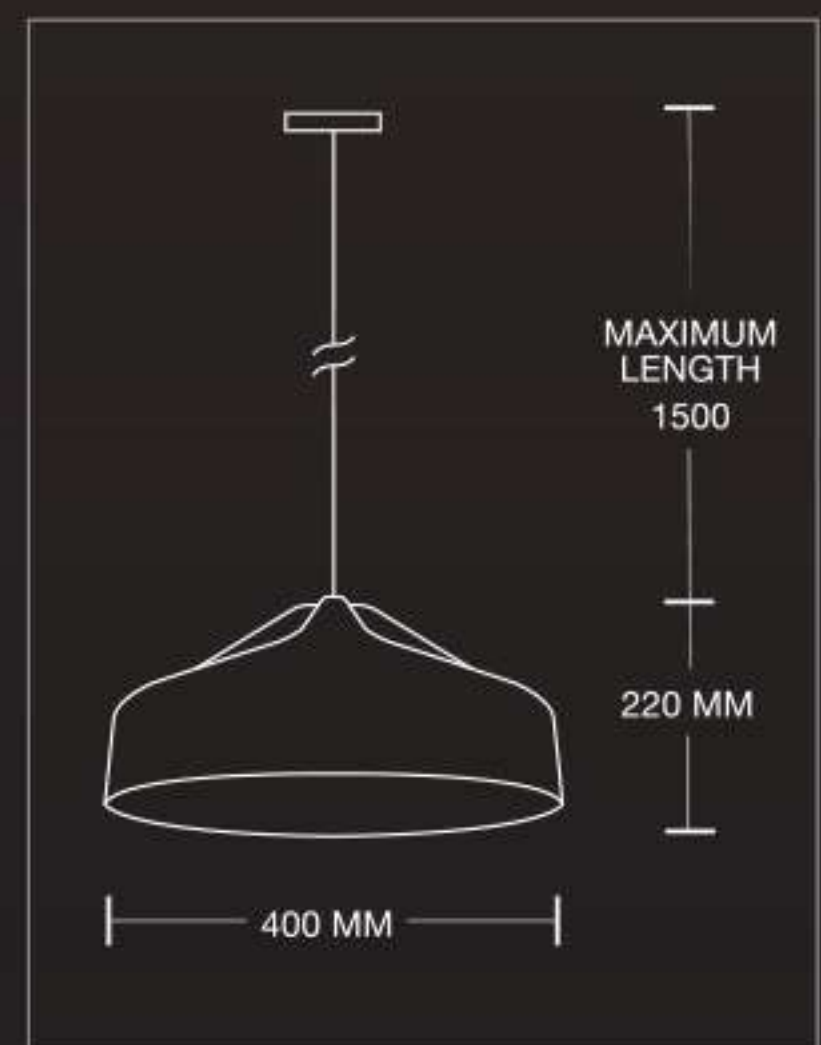

PENDANT LAMP

PRODUCT CODE	MATERIAL (COVER/INSIDE)	COLOUR	BASE
ID-04L0013	GYMSUM PLASTER	COVER : WHITE INSIDE : WHITE	1xE27

PRODUCT CODE	MATERIAL (COVER/INSIDE)	COLOUR	BASE
ID-04L0014	GYMSUM PLASTER	COVER : RED INSIDE : WHITE	1xE27

PRODUCT CODE	MATERIAL (COVER/INSIDE)	COLOUR	BASE
ID-04L0015	GYMSUM PLASTER	COVER : GREY INSIDE : WHITE	1xE27