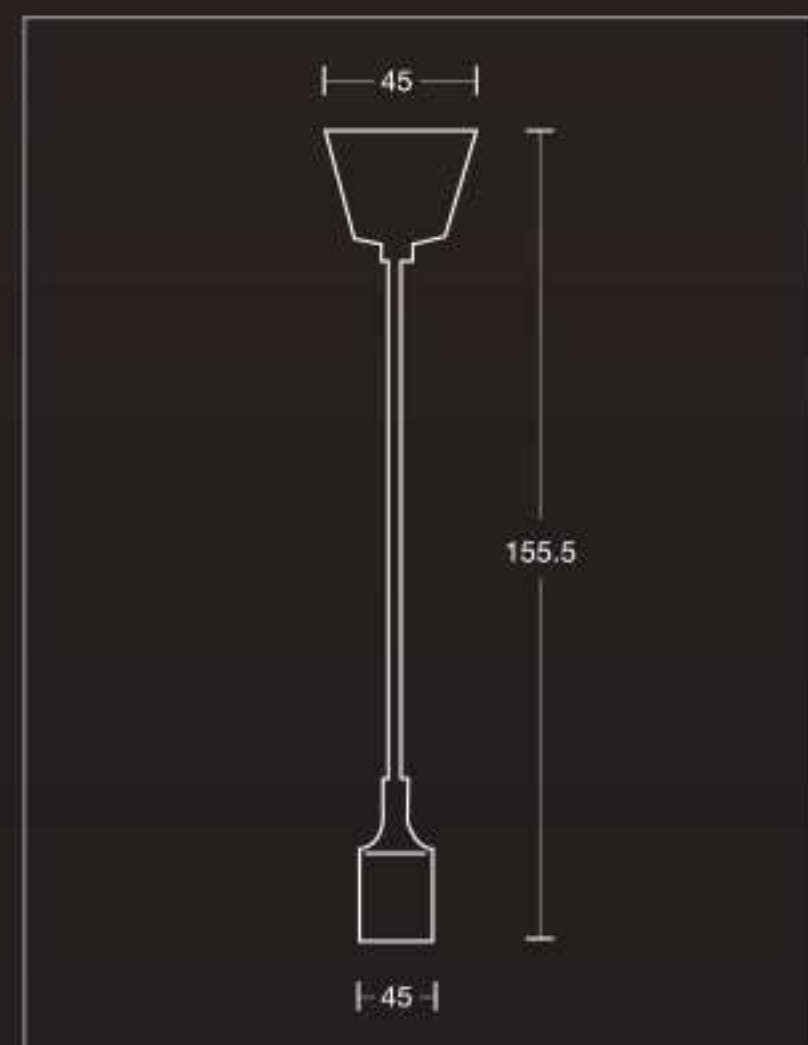

ID-04L0003

ID-04L0005

ID-04L0007

ID-04L0009

ID-04L0012

ID-04L0004

ID-04L0006

ID-04L0008

ID-04L0010

ID-04L0010

MODERN : LAMP

PENDANT LAMP

PRODUCT CODE	COLOUR	BASE
ID-04L0003	WHITE	E27
ID-04L0004	ORANGE	E27
ID-04L0005	GREEN	E27
ID-04L0006	BLACK	E27
ID-04L0007	RED	E27
ID-04L0008	BLUE	E27
ID-04L0009	GRAY	E27
ID-04L0010	PURPLE	E27
ID-04L0011	WHITE	E27
ID-04L0012	YELLOW	E27