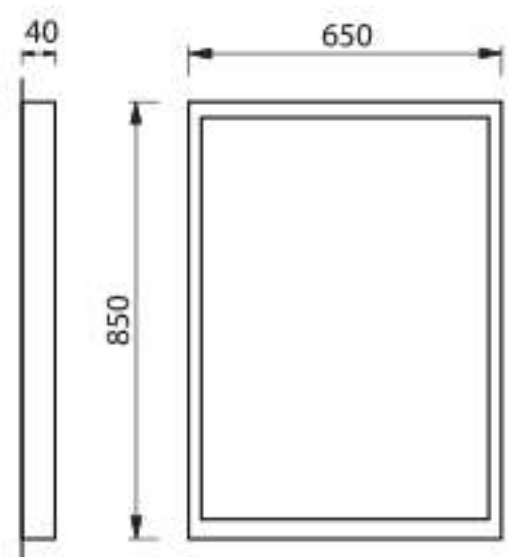

BUILT-IN SET

WALL LIGHT

PRODUCT CODE	POWER (W)	CCT (K)
ID-07B0007	24	6000

HOUSING : ALUMINIUM
LAMP SHADE : MIRROR
INPUT VOLTAGE : 220-240V AC