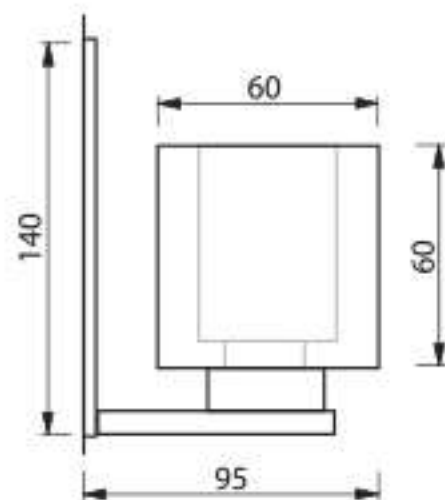

PRODUCT CODE	LIGHT SOURCE	BASE
ID-07L0009	LED G9 1.5W	1 X G9
HOUSING : STEEL LAMP SHADE : GLASS		FC