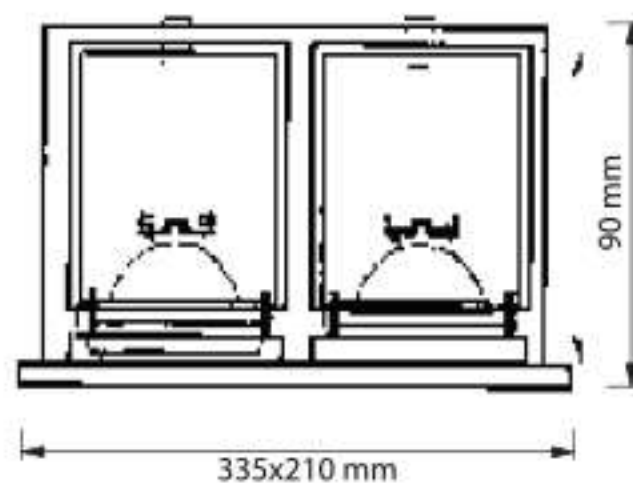

PRODUCT CODE	LIGHT SOURCE	BASE	CUTOUT (mm)	LAMP POSITION
IDR02L0033	LED AR111 12-15W	2XAR111	305 x 150	ADJUSTABLE

HOUSING : METAL
LAMPSHADE : WHITE POWDER COATED
REFLECTOR : NONE