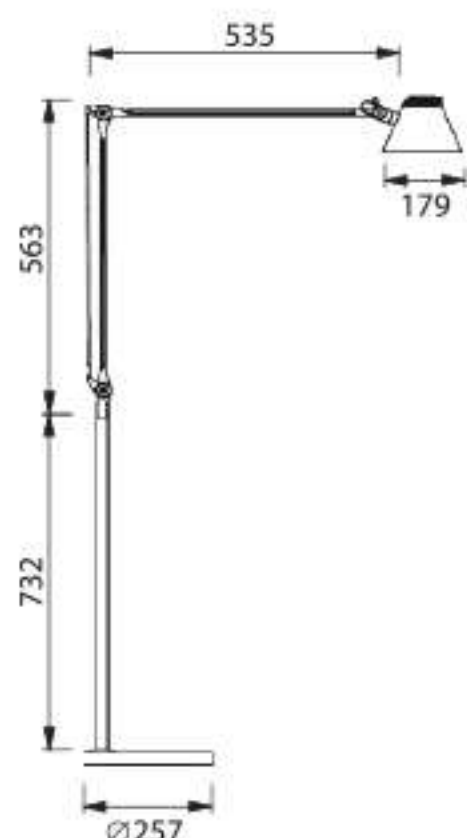

FLOOR LAMP

PRODUCT CODE	POWER (W)	CCT (K)	
ID-10B0001	1.2 X 6PCS	3000	

PRODUCT CODE	POWER (W)	CCT (K)	
ID-10B0003	1.2 X 8PCS	3000	

HOUSING : ALUMINIUM
LAMPSHADE : SILVER (ZINC COATED)
REFLECTOR : ALUMINIUM

HOUSING : ALUMINIUM
LAMPSHADE : SILVER (ZINC COATED)
REFLECTOR : ALUMINIUM