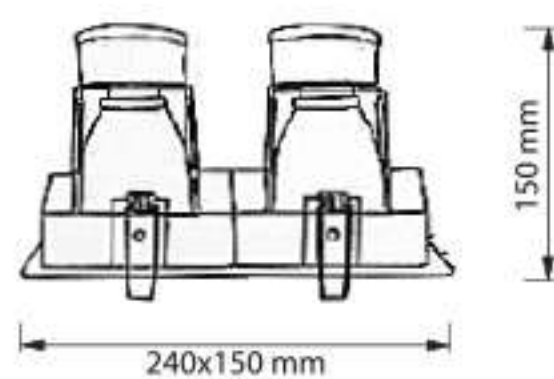

PRODUCT CODE	LIGHT SOURCE	BASE	CUTOUT (mm)	LAMP POSITION
IDR02L0024	5W-13W	E27	115 x 225	ADJUSTABLE

HOUSING : STEEL
LAMPSHADE : WHITE POWDER COATED
REFLECTOR : ALUMINIUM