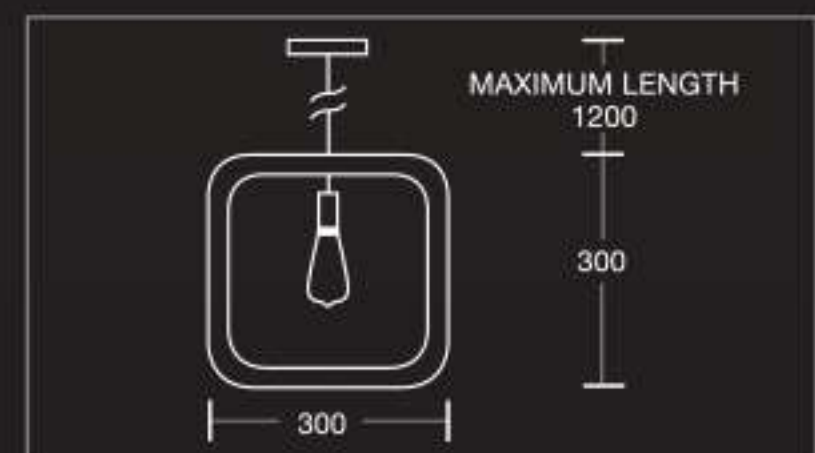

ID-04L0026

PRODUCT CODE	MATERIAL	BASE
ID-04L0016	ROPE	1XE27

COLOUR
COVER :-
INSIDE :-

PRODUCT CODE	MATERIAL	BASE
ID-04L0017	ROPE	1XE27

COLOUR
COVER :-
INSIDE :-

PRODUCT CODE	MATERIAL	BASE
ID-04L0018	ROPE	1XE27

COLOUR
COVER :-
INSIDE :-