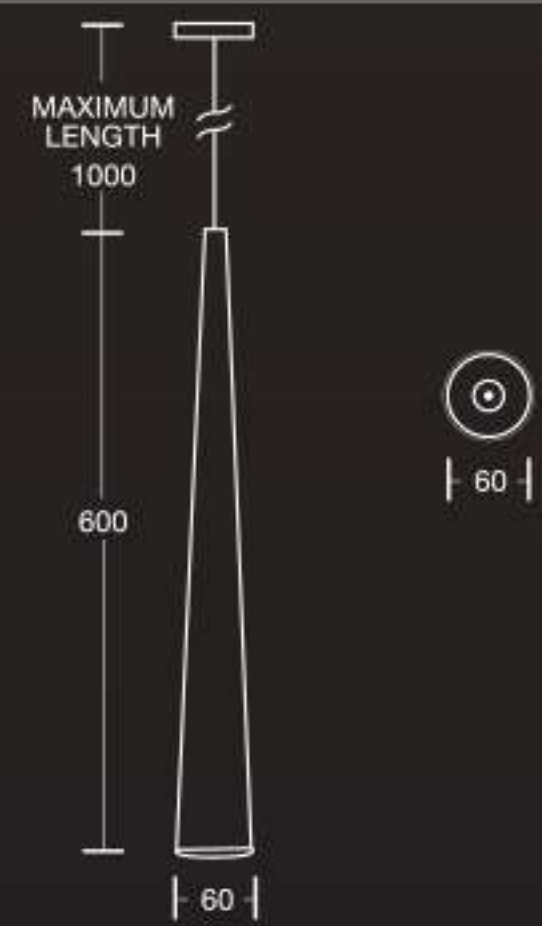

ID-04B0004-05