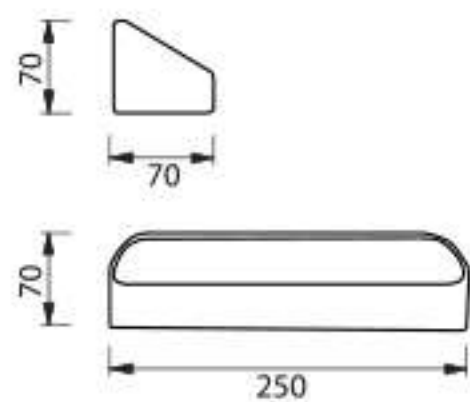

PRODUCT CODE	POWER (W)	CCT (K)	
ID-07B0010	6	4000	

HOUSING : ALUMINIUM
LAMPSHADE : WHITE POWDER COATED
INPUT VOLTAGE : 220-240V AC