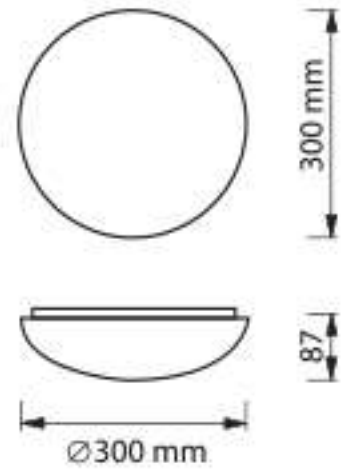

CEILING LAMP : BUILT-IN SET

CEILING LAMP

PRODUCT CODE	POWER	CCT	LUMEN
IDS03B0001	13.5W	6500K	950

HOUSING : STEEL / PC+ABC COVER
LAMPSHADE : WHITE POWDER COATED
REFLECTOR : NONE

220V 240V RA 80 Hours 30,000

CEILING LAMP : LAMP

CEILING LAMP