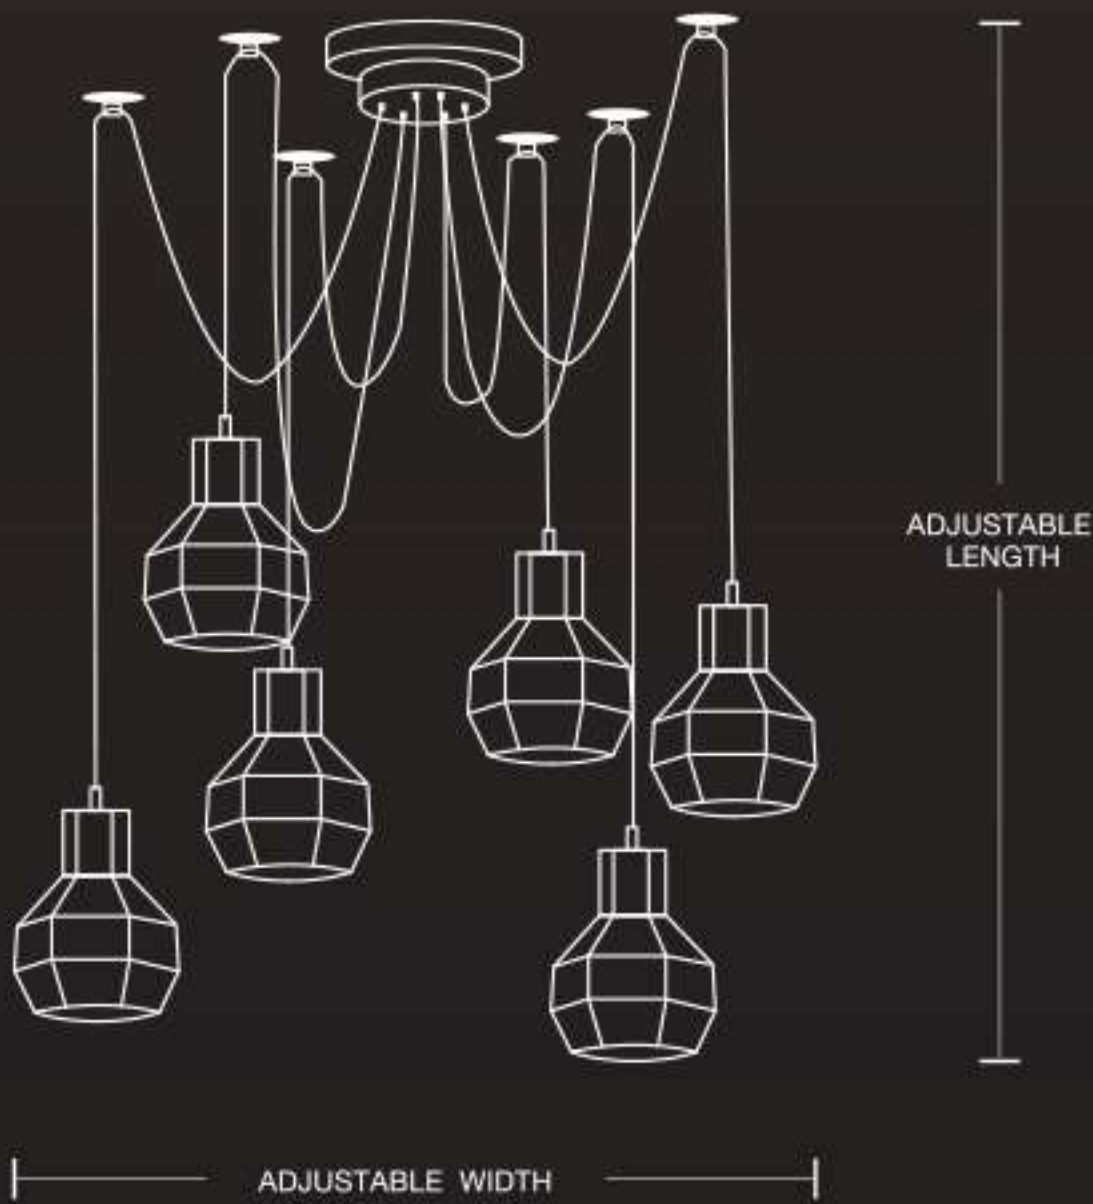

VINTAGE LAMP PENDANT LAMP

PRODUCT CODE	ID-04L0035
BASE	6 x E27
MATERIAL	STEEL
COLOUR	BLACK