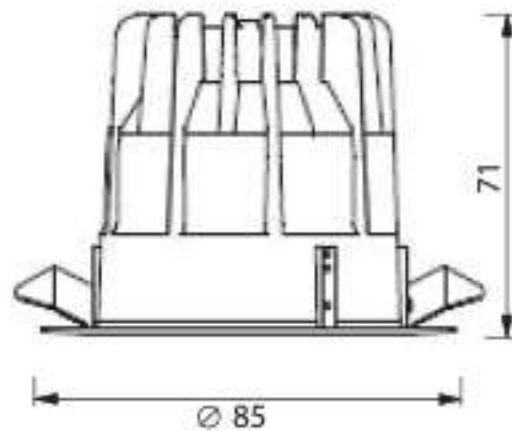

PRODUCT CODE	POWER (W)	CUTOUT (mm)	
IDR02B0024	3 X 3pcs WARM	75	

HOUSING : DIE-CAST ALUMINIUM
LAMP SHADE : WHITE POWDER COATED
REFLECTOR : PURE ALUMINIUM LAYERS,
MIRROR FINISH.