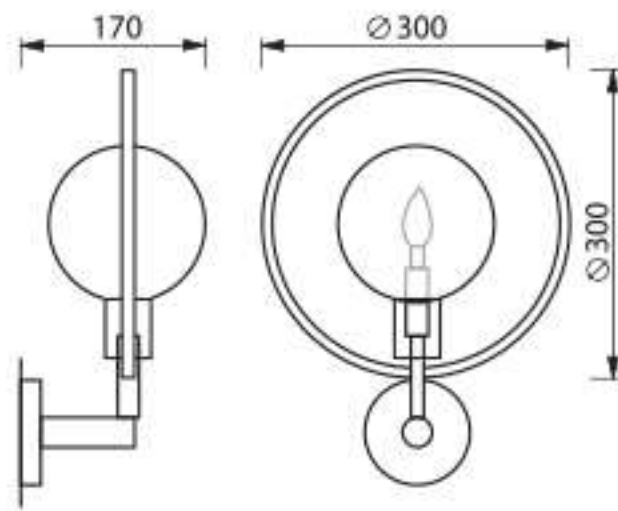

PRODUCT CODE	LIGHT SOURCE	BASE
ID-07L0002	LED CANDLE 4W	1 X E14

HOUSING : ALUMINIUM
LAMP SHADE : GLASS