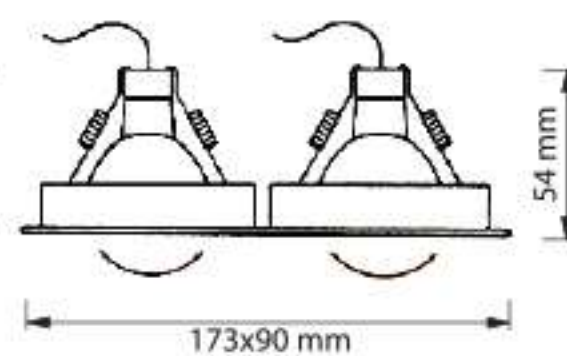

PRODUCT CODE	LIGHT SOURCE	BASE	CUTOUT (mm)	LAMP POSITION
IDR02L0005	LED MR16 5W-7W	2XGU5.3	82 x 164	ADJUSTABLE

HOUSING : ALUMINIUM
LAMPSHADE : WHITE POWDER COATED
REFLECTOR : NONE