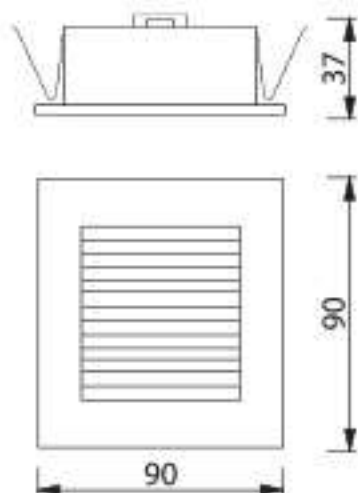

PRODUCT CODE	LIGHT SOURCE	BASE	DIECUT 77X77 MM.
ID-08L0003	LED G4 12V 1.5W	1 X G4	

HOUSING : ALUMINIUM
LAMPSHADE : BLACK POWDER COATED
REFLECTOR : ALUMINIUM