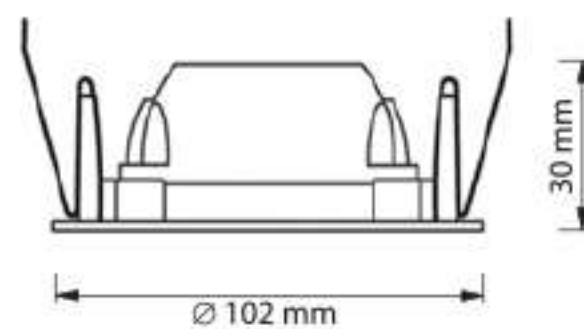

PRODUCT CODE	LIGHT SOURCE	BASE	CUTOUT (mm)	LAMP POSITION
IDR02L0016	LED MR16 5W-7W	GU5.3	91	ADJUSTABLE

HOUSING : STEEL
LAMPSHADE : WHITE POWDER COATED
REFLECTOR : NONE