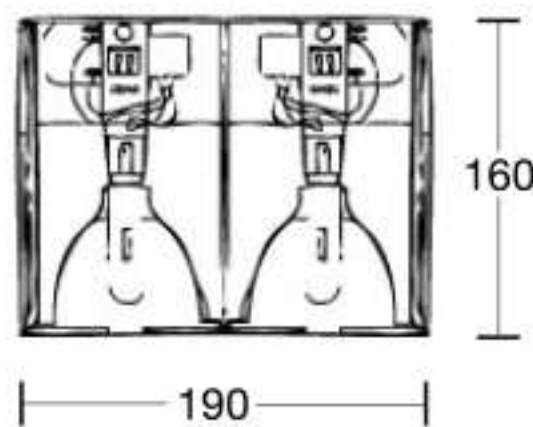

SURFACE : LAMP

DOWNLIGHT

PRODUCT CODE	LIGHT SOURCE	BASE	CUTOUT (mm)	LAMP POSITION
IDS02L0004	LED BULB 3W-13W	E27	-	VERTICAL

HOUSING : ALUMINIUM
LAMPSHADE : BLACK POWDER COATED
REFLECTOR : NONE

PRODUCT CODE	LIGHT SOURCE	BASE	CUTOUT (mm)	LAMP POSITION
IDS02L0001	LED AR111 12W-15W	2XAR111	-	VERTICAL

HOUSING : STEEL
LAMPSHADE : BLACK POWDER COATED
REFLECTOR : NONE

PRODUCT CODE	LIGHT SOURCE	BASE	CUTOUT (mm)	LAMP POSITION
IDS02L0002	LED BULB 3W-10W	2XE27	-	VERTICAL

HOUSING : STEEL
LAMPSHADE : BLACK POWDER COATED
REFLECTOR : ALUMINIUM