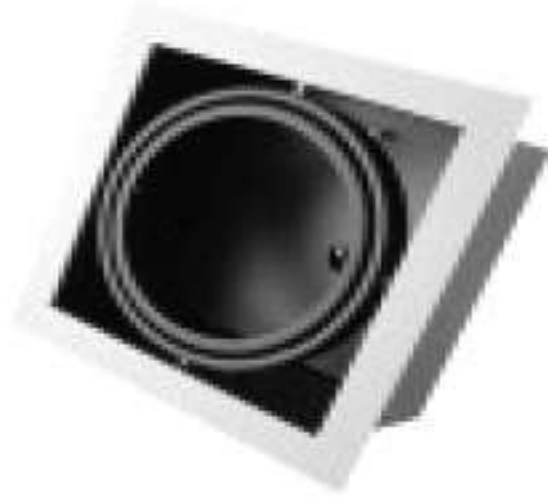

RECESS : LAMP

DOWNLIGHT

PRODUCT CODE	LIGHT SOURCE	BASE	CUTOUT (mm)	LAMP POSITION
IDR02L0032	LED AR111 12-15W	AR111	160 x 150	ADJUSTABLE

HOUSING : METAL
LAMPSHADE : WHITE POWDER COATED
REFLECTOR : NONE