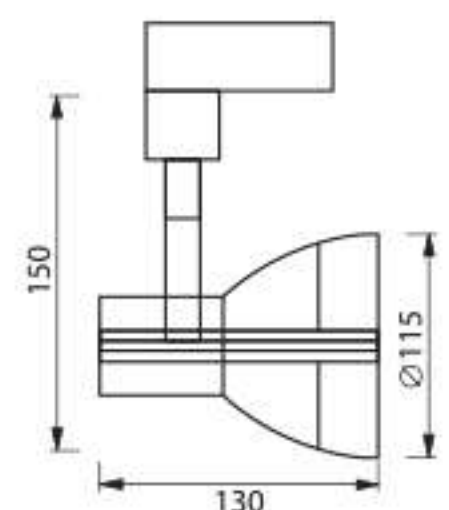

PRODUCT CODE	LIGHT SOURCE	BASE	
ID-05L0009	LED PAR30 12W	1 X E27	Adjustable 90°
HOUSING : ALUMINIUM LAMPSHADE : WHITE POWDER COATED