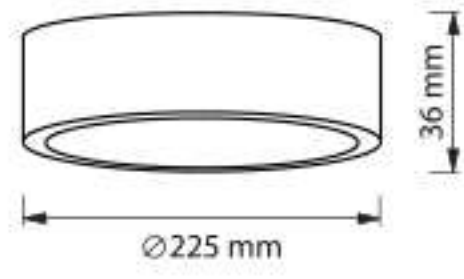

SURFACE : BUILT-IN SET

DOWNLIGHT

PRODUCT CODE	POWER (W)	CCT (K)	LUMINOUS FLUX (lumen)
IDS02B0001-2	18	6500 3000	1400

HOUSING : STEEL
LAMP SHADE : WHITE POWDER COATED
REFLECTOR : NONE

220V
240V

RA
80

Hours
25,000