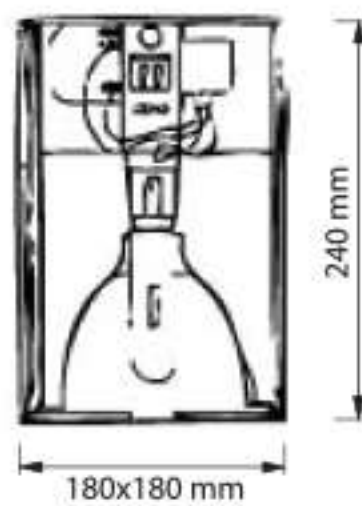

PRODUCT CODE	LIGHT SOURCE	BASE	CUTOUT (mm)	LAMP POSITION
IDS02L0015 IDS02L0011	LED BULB 15W-20W	E27	-	VERTICAL

HOUSING : STEEL
LAMPSHADE : BLACK/WHITE POWDER COAT
REFLECTOR : ALUMINIUM