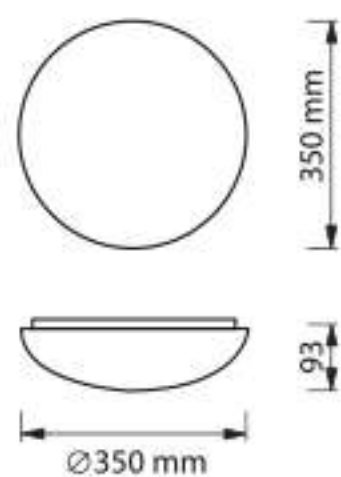

PRODUCT CODE	LIGHT SOURCE	BASE	LAMP POSITION
IDS03L0003	4W-7W	1XE27	VERTICAL

HOUSING : STEEL / PC+ABC COVER
LAMPSHADE : BLACK POWDER COAT
REFLECTOR : NONE

CE RoHS