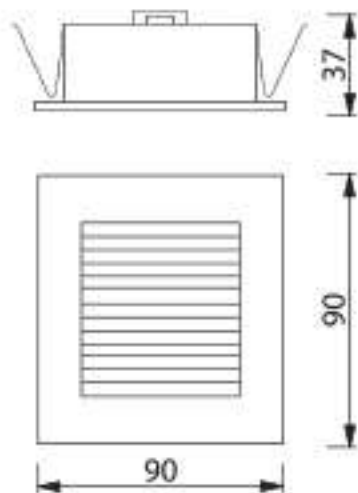

STEP LIGHT

PRODUCT CODE	LIGHT SOURCE	BASE	DIECUT 77X77 MM.
ID-08L0001	LED G4 12V 1.5W	1 X G4	

HOUSING : ALUMINIUM
LAMPSHADE : ZINC POWDER COAT
REFLECTOR : ALUMINIUM