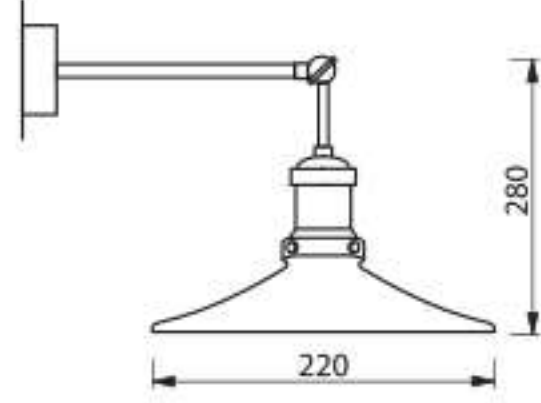

LAMP WALL LIGHT

PRODUCT CODE	LIGHT SOURCE	BASE
ID-07L0006	LED VINTAGE 2W-3W	1 X E27
HOUSING : STEEL LAMP SHADE : BLACK POWDER COATED		FC