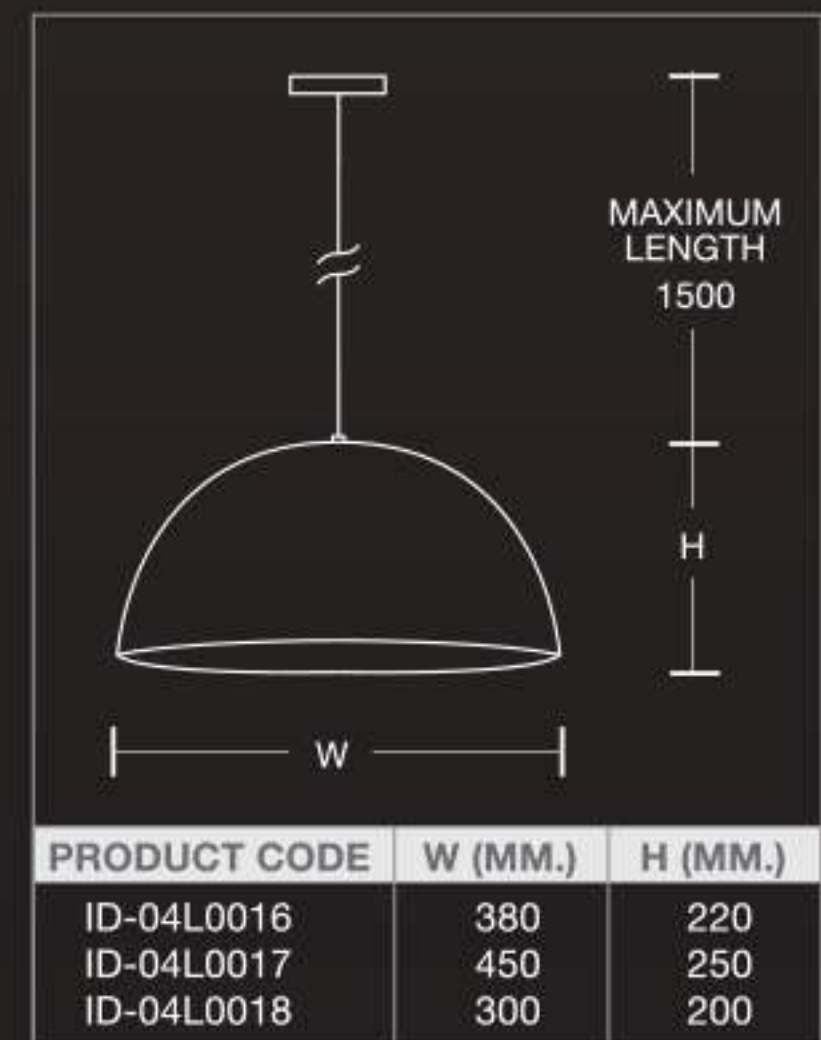

MODERN : LAMP PENDANT LAMP

PRODUCT CODE	MATERIAL (COVER/INSIDE)	COLOUR	BASE
ID-04L0016	STAINLESS STEEL	COVER : WHITE INSIDE : ORANGE	1XE27

PRODUCT CODE	MATERIAL (COVER/INSIDE)	COLOUR	BASE
ID-04L0017	STAINLESS STEEL	COVER : SILVER INSIDE : WHITE	1XE27

PRODUCT CODE	MATERIAL (COVER/INSIDE)	COLOUR	BASE
ID-04L0018	STAINLESS STEEL	COVER : BLACK INSIDE : GOLD	1XE27