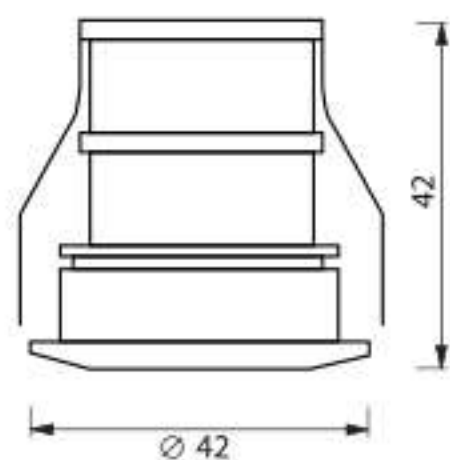

PRODUCT CODE	POWER (W)	CUTOUT (mm)	
IDR02B0027	6 WARM	35	

HOUSING : DIE-CAST ALUMINIUM
LAMP SHADE : SILVER
REFLECTOR : NONE