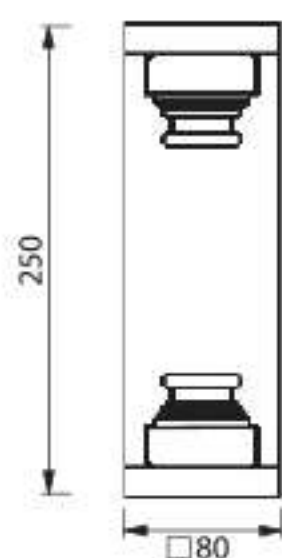

PRODUCT CODE	POWER (W)	CCT (K)	
ID-07B0006	1.2	3000	

HOUSING : ALUMINIUM
LAMPSHADE : ZINC POWDER COATED
INPUT VOLTAGE : 220-240V AC