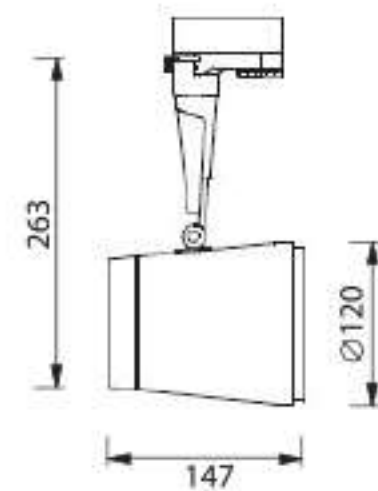

PRODUCT CODE	LIGHT SOURCE	BASE	
ID-05L0004	LED PAR30 12W	1 X E27	Adjustable 90°

HOUSING : ALUMINIUM
LAMPSHADE : WHITE POWDER COATED
ANTI-DAZZLERING : PLASTIC, BLACK