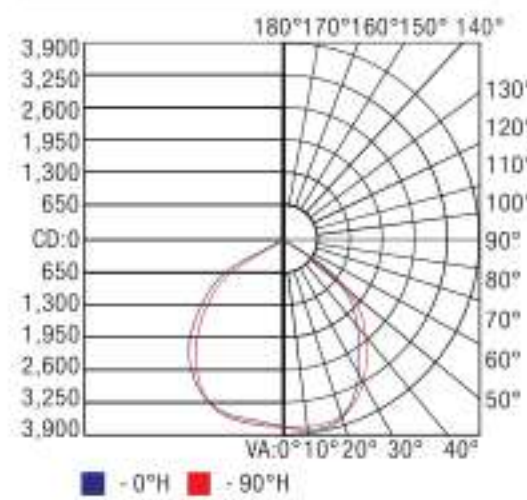

120W

	Center Beam lux	Beam Width	
2m	923.8 lux	4.9m	4.6m
3m	410.6 lux	7.3m	7.2m
4m	230.9 lux	9.8m	9.7m
5m	147.8 lux	12.2m	12.1m
6m	102.6 lux	14.6m	14.5m

Vertical: 101.3° Horizontal: 100.8°

Product Features

- Up to 100 lm/W, a direct replacement for 250W MH high bay, 60% energy saving.
- 135° beams, ideal for high ceilings.
- Die-cast aluminum housing, polyester powder painted finish, corrosion resistant.
- Air convection cooling, free of dirt accumulation, greatly extend the luminaire lifetime.
- PMMA lens ensures safety.
- 3-year warranty.

Applications

- Production halls
- Warehouses
- Logistic centers
- Sport halls
- Exhibition centers
- Gas station