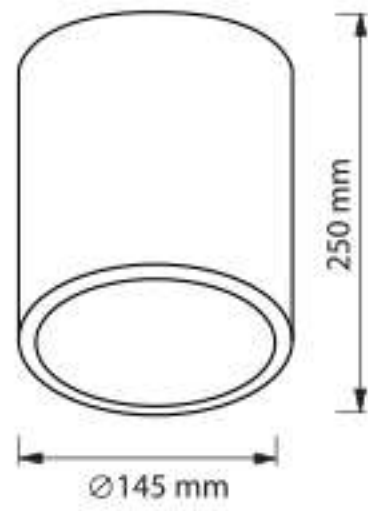

SURFACE : LAMP

DOWNLIGHT

PRODUCT CODE	LIGHT SOURCE	BASE	CUTOUT (mm)	LAMP POSITION
IDS02L0004	LED BULB 3W-13W	E27	-	VERTICAL

HOUSING : ALUMINIUM
LAMPSHADE : BLACK POWDER COATED
REFLECTOR : NONE