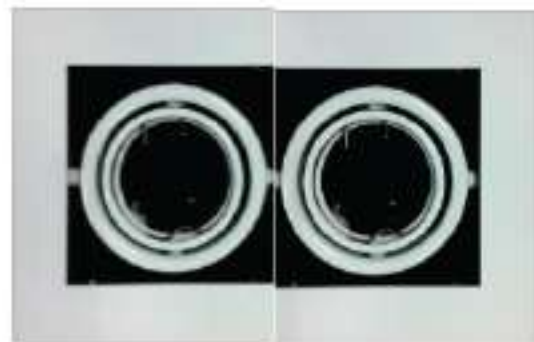

PRODUCT CODE	LIGHT SOURCE	BASE	CUTOUT (mm)	LAMP POSITION
IDR02L0009	LED MR16 5W-7W	2XGU5.3	98 x 188	ADJUSTABLE

HOUSING : STEEL
LAMPSHADE : WHITE POWDER COATED
REFLECTOR : NONE