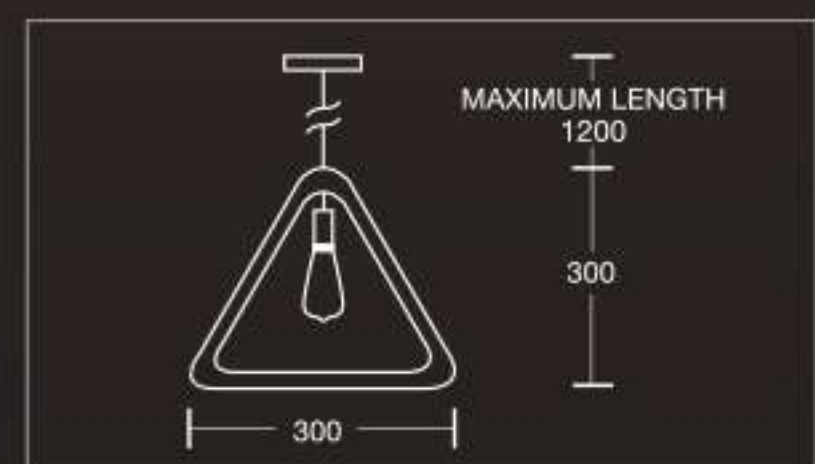

PRODUCT CODE	MATERIAL	BASE
ID-04L0017	ROPE	1XE27

COLOUR
COVER :-
INSIDE :-