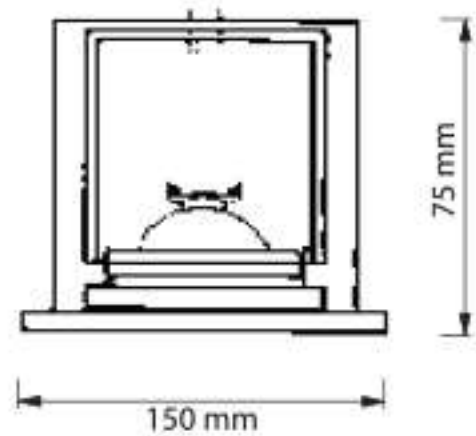

PRODUCT CODE	LIGHT SOURCE	BASE	CUTOUT (mm)	LAMP POSITION
IDR02L0030	LED MR16 5W-7W	1XGU5.3	105 X 110.	ADJUSTABLE

HOUSING : METAL
LAMPSHADE : WHITE POWDER COATED
REFLECTOR : ALUMINIUM