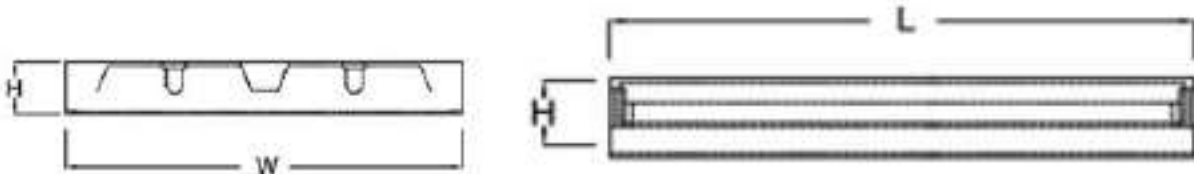

# INDOOR LAMP : SURFACE TUBE LAMP

| PRODUCT CODE | BASE | LIGHT SOURCE   | L (mm) | W (mm) | H (mm) |
|--------------|------|----------------|--------|--------|--------|
| IDS01L0007   | G13  | 1 x LED T8 9W  | 615    | 200    | 9.5    |
| IDS01L0008   | G13  | 2 x LED T8 9W  | 615    | 295    | 9.5    |
| IDS01L0009   | G13  | 3 x LED T8 9W  | 615    | 595    | 9.5    |
| IDS01L0010   | G13  | 4 x LED T8 9W  | 615    | 595    | 9.5    |
| IDS01L0011   | G13  | 1 x LED T8 18W | 1222   | 200    | 9.5    |
| IDS01L0012   | G13  | 2 x LED T8 18W | 1222   | 295    | 9.5    |
| IDS01L0013   | G13  | 3 x LED T8 18W | 1222   | 595    | 9.5    |
| IDS01L0014   | G13  | 4 x LED T8 18W | 1222   | 595    | 9.5    |