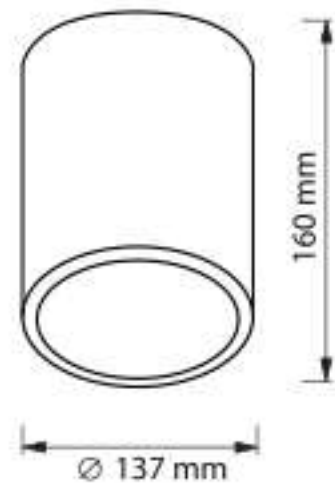

SURFACE : LAMP

DOWNLIGHT

PRODUCT CODE	LIGHT SOURCE	BASE	CUTOUT (mm)	LAMP POSITION
IDS02L0016-17	LED BULB 3W-13W	E27	-	VERTICAL

HOUSING : STEEL
LAMPSHADE : BLACK/WHITE POWDER COAT
REFLECTOR : ALUMINIUM