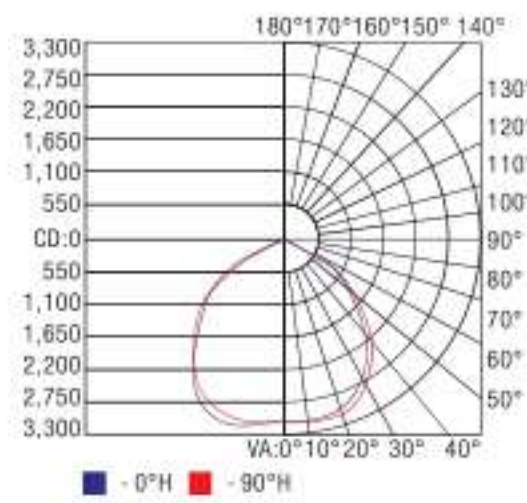

Photometrics

100W

	Center Beam lux	Beam Width	
2m	758.6 lux	5.0m	4.7m
3m	337.2 lux	7.5m	7.0m
4m	189.7 lux	10.0m	9.3m
5m	121.4 lux	12.5m	11.7m
6m	84.3 lux	15.0m	14.0m

Vertical: 102.8° Horizontal: 98.9°