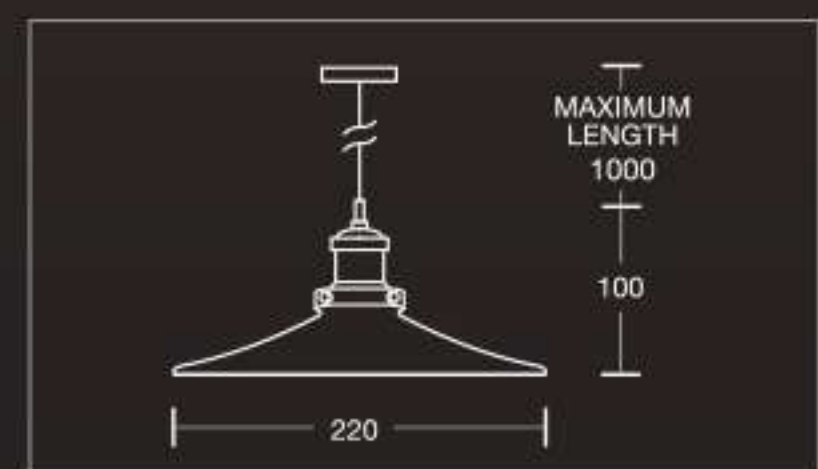

PRODUCT CODE	MATERIAL	BASE
ID-04L0002	STEEL	1XE27

COLOUR
COVER : BLACK POWDER COATED
INSIDE : BLACK POWDER COATED