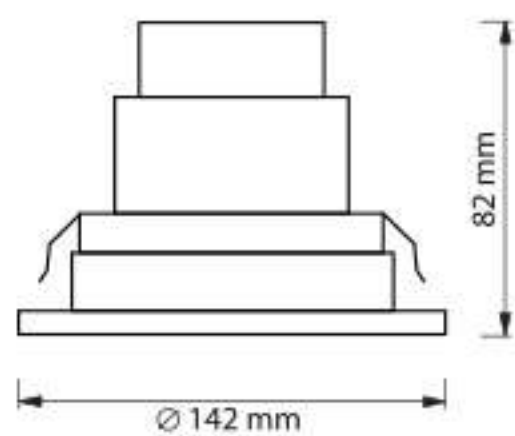

PRODUCT CODE	POWER (W)	CUTOUT (mm)	Beam Angle
IDR02B0020-21	8.5 DAY/WARM	125	90°

HOUSING : ALUMINIUM
LAMPSHADE : WHITE POWDER COATED
REFLECTOR : NONE

CE RoHS