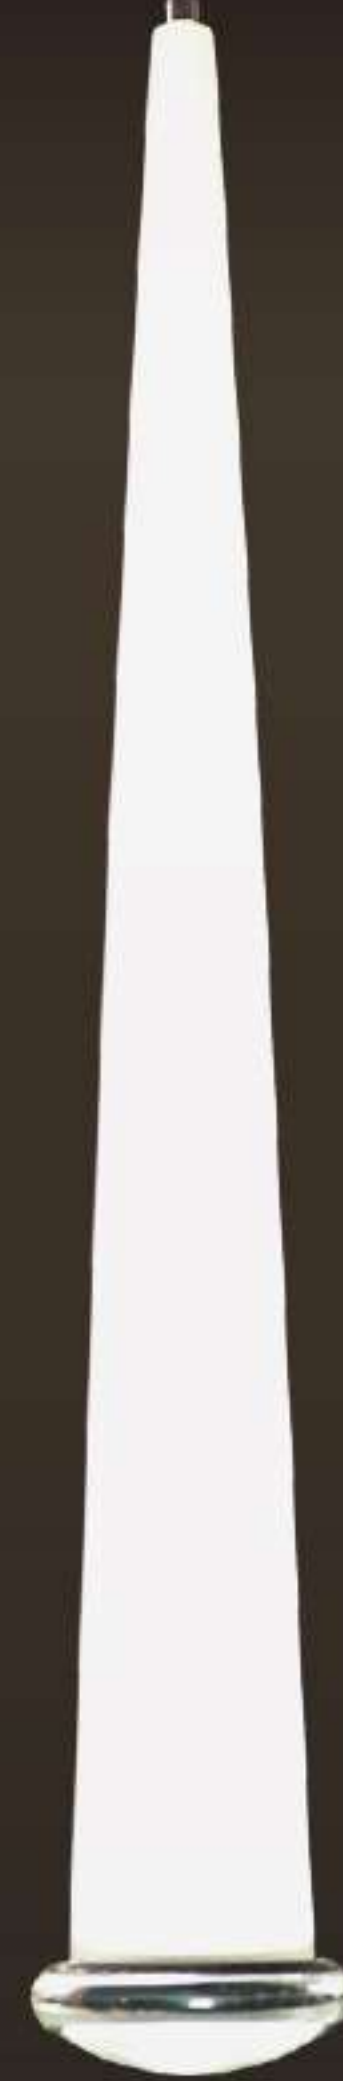

ID-04B0005