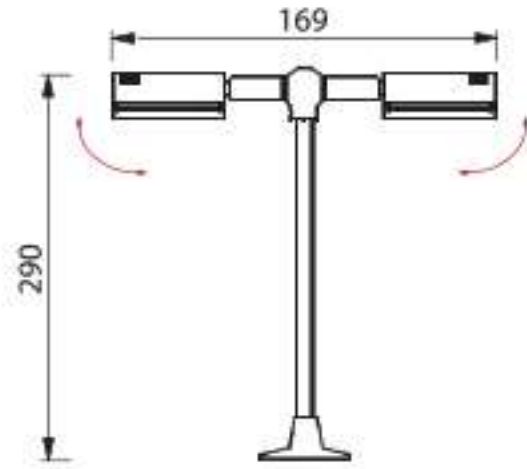

BUILT-IN SET SPOT LIGHT

PRODUCT CODE	POWER (W)	CCT	
ID-06B0001	1.2 X 6PCS	BLUE	 Adjustable 90°
HOUSING : ALUMINIUM LAMPSHADE : ZINC POWDER COATED INPUT VOLTAGE : 220-240V AC WITH DRIVER