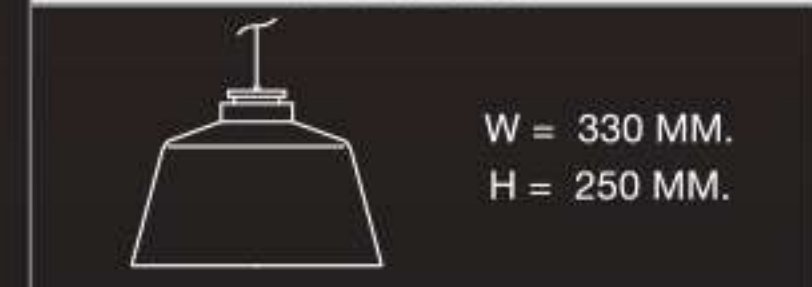

ID-04B0032