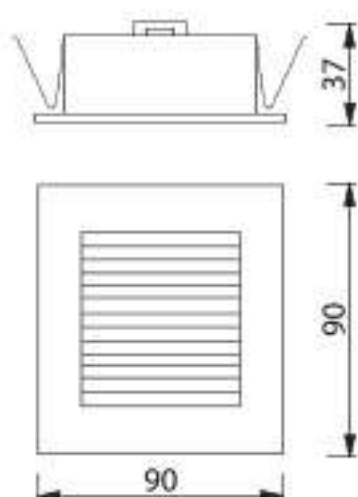

BUILT-IN SET

STEP LIGHT

PRODUCT CODE	POWER (W)	CCT (K)	DIECUT 77X77 MM.
ID-08B0001	1.2	3000	

HOUSING : ALUMINIUM
LAMPSHADE : ZINC POWDER COATED
REFLECTOR : ALUMINIUM
INPUT VOLTAGE : 220-240V AC WITH DRIVER