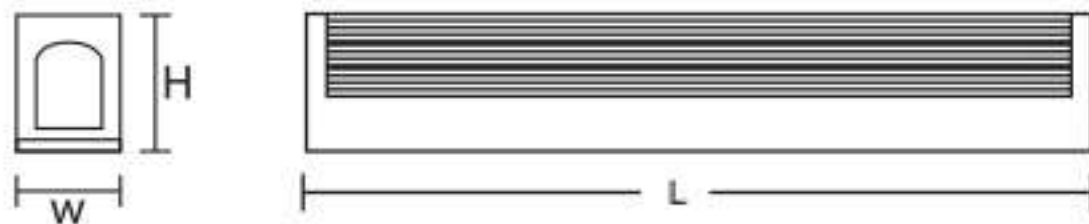

INDOOR LAMP : SURFACE

TUBE LAMP

TYPE OF ACRYLIC

PRODUCT CODE	BASE	LIGHT SOURCE	L (mm)	W (mm)	H (mm)
IDS01L0001	G13	1 x LED T8 9W	636	70	80
IDS01L0026	G13	2 x LED T8 9W	1245	70	80
IDS01L0002	G13	1 x LED T8 18W	636	200	80
IDS01L0027	G13	2 x LED T8 18W	1245	200	80