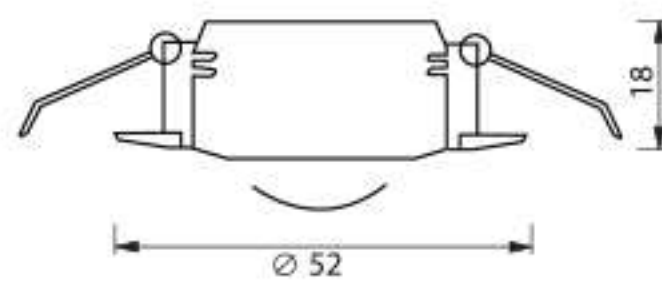

PRODUCT CODE	POWER (W)	CUTOUT (mm)	
IDR02B0026	3 X 3pcs WARM	45	

HOUSING : DIE-CAST ALUMINIUM
LAMP SHADE : SILVER
REFLECTOR : NONE

*Ideal for built-in showcase