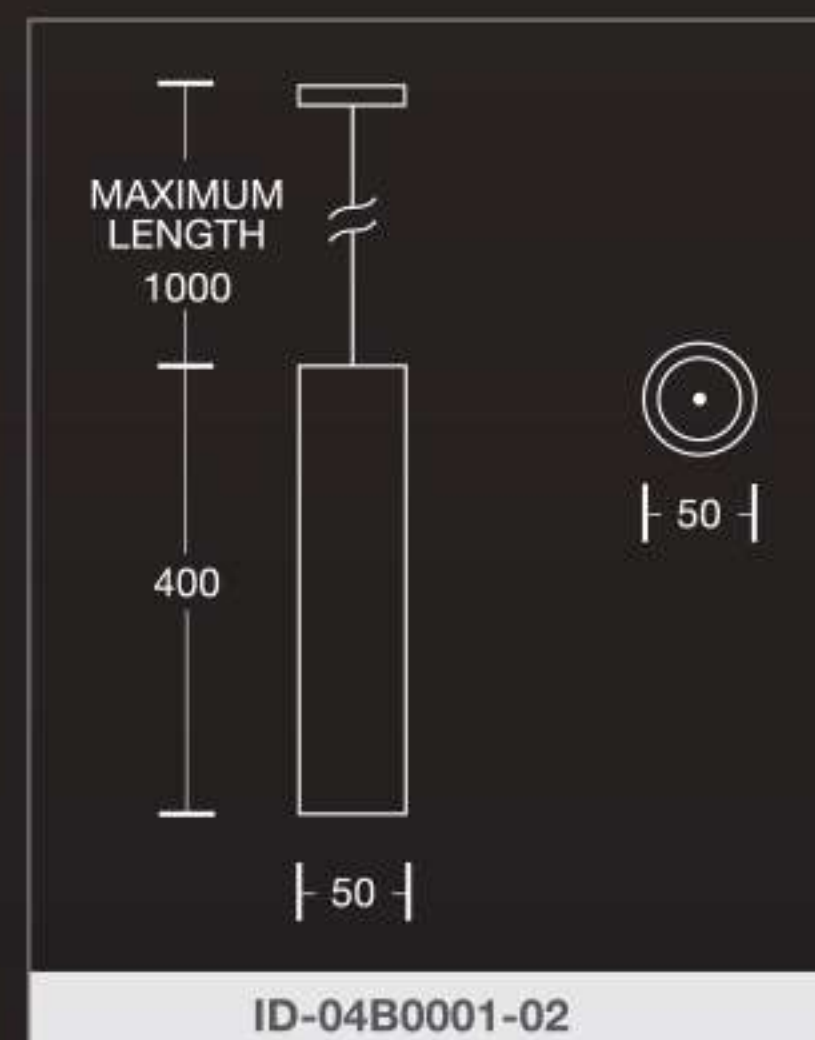

MODERN : BUILT-IN SET PENDANT LAMP

PRODUCT CODE	POWER (W)	MATERIAL (COVER/INSIDE)	COLOUR
ID-04B0001-02	1.2	STAINLESS STEEL	WHITE / SILVER

PRODUCT CODE	POWER (W)	MATERIAL (COVER/INSIDE)	COLOUR
ID-04B0003	121 COOL	STAINLESS STEEL	WHITE

PRODUCT CODE	POWER (W)	MATERIAL (COVER/INSIDE)	COLOUR
ID-04B0004-05	5 COOL	STAINLESS STEEL	BLACK / WHITE