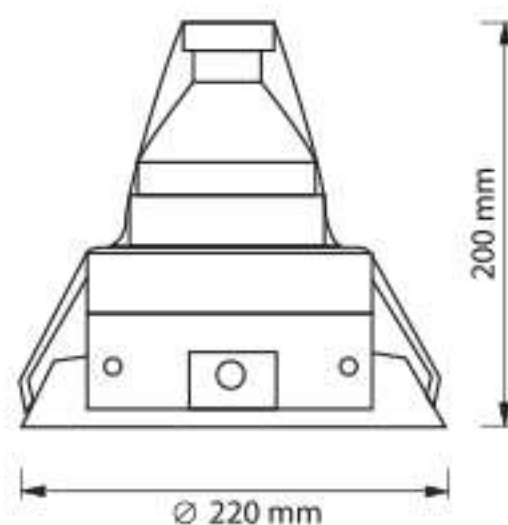

PRODUCT CODE	LIGHT SOURCE	BASE	CUTOUT (mm)	LAMP POSITION
IDR02L0023	LED PAR38 13W-20W	1XE27	200	ADJUSTABLE

HOUSING : STEEL
LAMPSHADE : WHITE POWDER COATED
REFLECTOR : ALUMINIUM