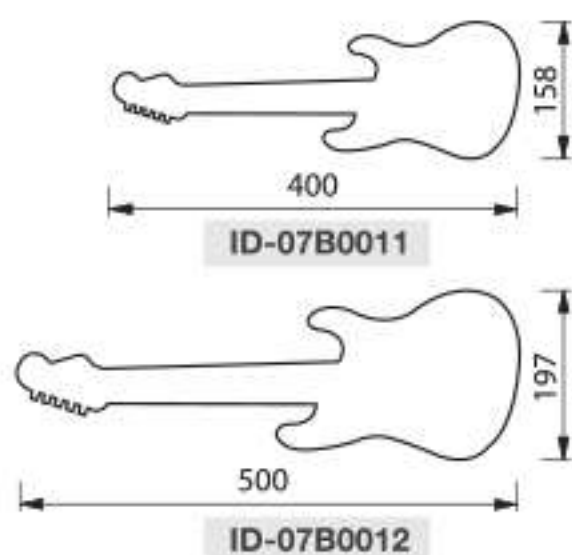

PRODUCT CODE	POWER (W)	CCT (K)
ID-07B0011	18	4000
ID-07B0012	24	4000

HOUSING : ALUMINIUM
LAMP SHADE : WOOD
INPUT VOLTAGE : 220-240V AC