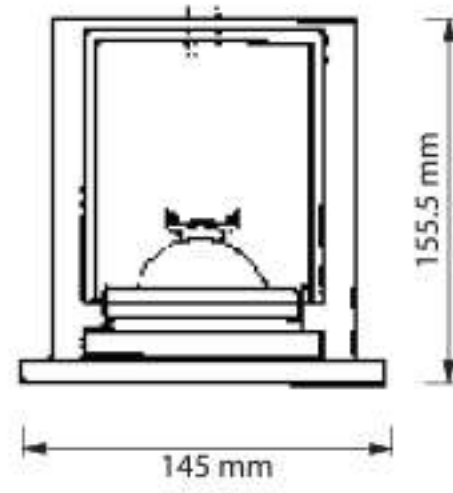

RECESS : LAMP

DOWNLIGHT

PRODUCT CODE	LIGHT SOURCE	BASE	CUTOUT (mm)	LAMP POSITION
IDR02L0020	LED BULB 5W-13W	1XE27	125 x 125	ADJUSTABLE

HOUSING : STEEL
LAMPSHADE : WHITE POWDER COATED
REFLECTOR : NONE