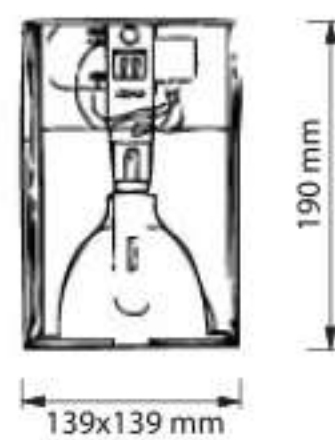

PRODUCT CODE	LIGHT SOURCE	BASE	CUTOUT (mm)	LAMP POSITION
IDS02L0014 IDS02L0018	LED BULB 3W-13W	E27	-	VERTICAL

HOUSING : STEEL
LAMPSHADE : BLACK/WHITE POWDER COAT
REFLECTOR : ALUMINIUM