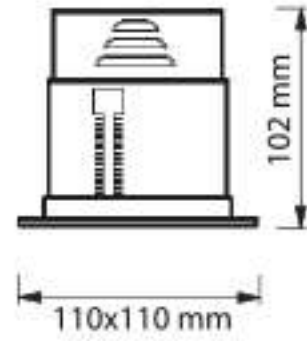

RECESS : LAMP

DOWNLIGHT

PRODUCT CODE	LIGHT SOURCE	BASE	CUTOUT (mm)	LAMP POSITION
IDR02L0007	LED MR16 5W-7W	1XGU5.3	98 x 98	ADJUSTABLE

HOUSING : STEEL
LAMPSHADE : WHITE POWDER COATED
REFLECTOR : NONE