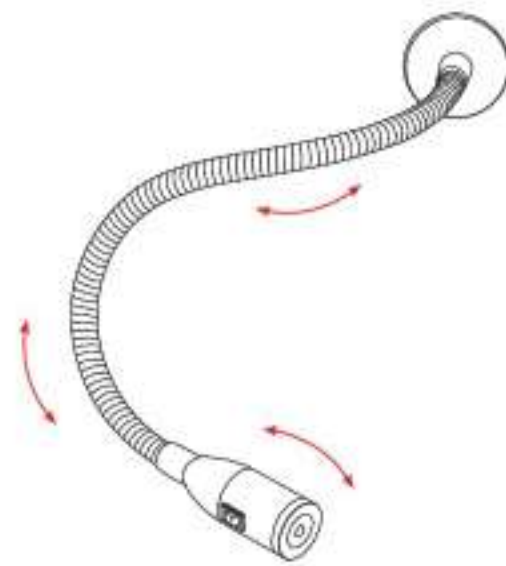

BUILT-IN SET SPOT LIGHT

PRODUCT CODE	POWER (W)	CCT	
ID-06B0001	1.2 X 6PCS	BLUE	 Adjustable 90°
HOUSING : ALUMINIUM LAMPSHADE : ZINC POWDER COATED INPUT VOLTAGE : 220-240V AC WITH DRIVER			

PRODUCT CODE	POWER (W)	CCT (K)	
ID-06B0004	3	3000	 Adjustable 15°
HOUSING : ALUMINIUM LAMPSHADE : ZINC POWDER COATED INPUT VOLTAGE : 220-240V AC WITH DRIVER			

*Used as reading lamp in bedroom or hotel rooms.
A reading lamp with flexible tube and a switch on its head.