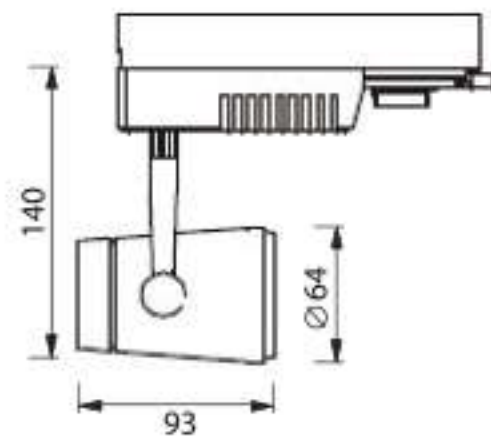

PRODUCT CODE	LIGHT SOURCE	BASE	
ID-05L0002 ID-05L0006	LED MR16 12V 5W-7W	1 X GU5.3	Adjustable 180°

HOUSING : ALUMINIUM
LAMPSHADE : ID-05L0001 WHITE POWDER COATED
ID-05L0007 BLACK POWDER COATED
ANTI-DAZZLERING : PLASTIC, BLACK