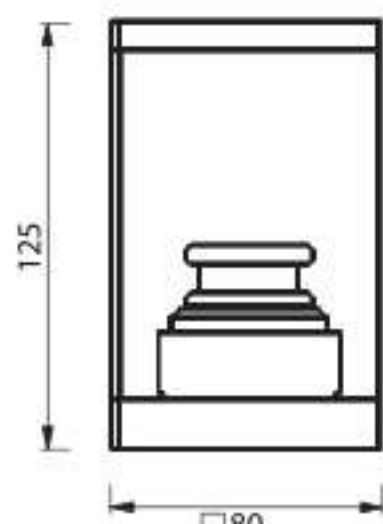

PRODUCT CODE	POWER (W)	CCT (K)	
ID-07B0004-5	1.2 X 3PCS	3000	

HOUSING : ALUMINIUM
LAMPSHADE : ID-07B0004 BLACK POWDER COATED
ID-07B0005 ZINC POWDER COATED
INPUT VOLTAGE : 220-240V AC