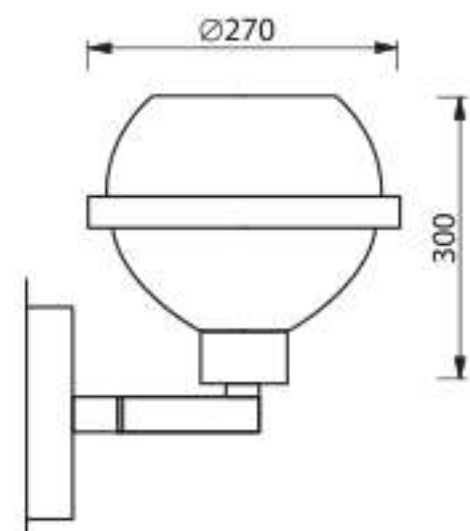

PRODUCT CODE	LIGHT SOURCE	BASE
ID-07L0005	LED BULB 3W	1 X E27

HOUSING : ALUMINIUM
LAMP SHADE : WHITE POWDER COATED