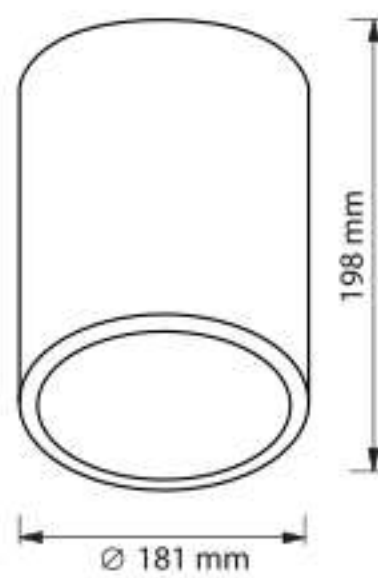

PRODUCT CODE	LIGHT SOURCE	BASE	CUTOUT (mm)	LAMP POSITION
IDS02L0012-13	LED BULB 15W-20W	E27	-	VERTICAL

HOUSING : STEEL
LAMPSHADE : BLACK/WHITE POWDER COAT
REFLECTOR : ALUMINIUM