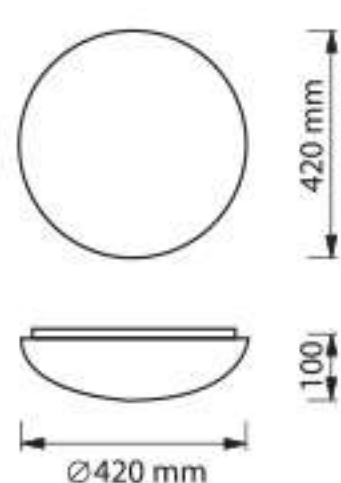

PRODUCT CODE	LIGHT SOURCE	BASE	LAMP POSITION
IDS03L0004	4W-7W	2XE27	VERTICAL

HOUSING : STEEL / PC+ABC COVER
LAMPSHADE : BLACK POWDER COAT
REFLECTOR : NONE

CE RoHS