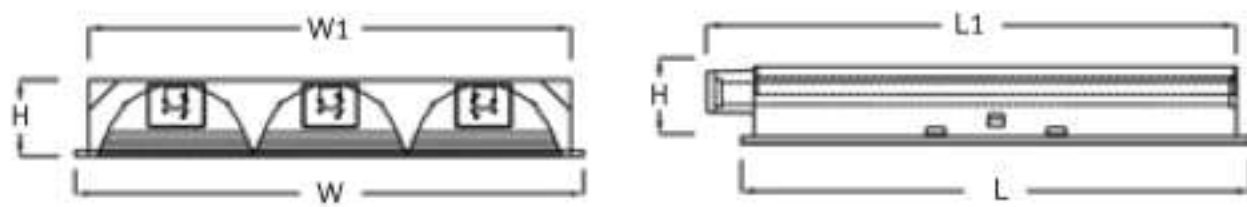

INDOOR LAMP : RECESS

TUBE LAMP