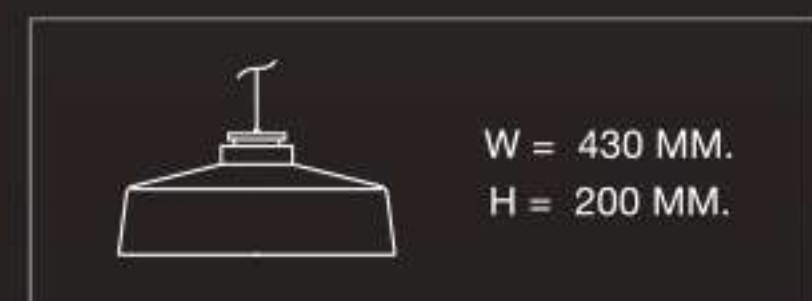

ID-04B0031