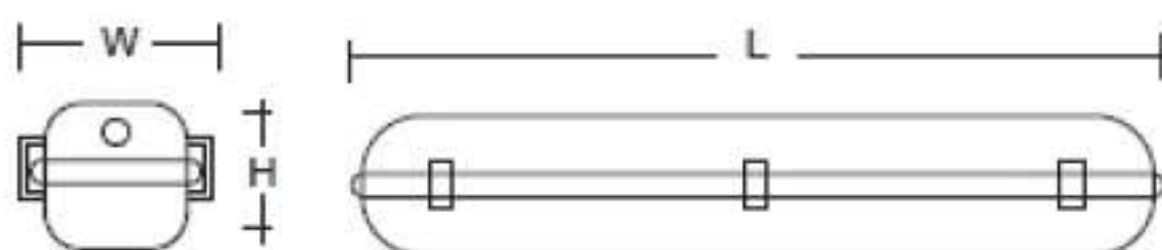

### TYPE OF ACRYLIC

Prismatic  
(PR)

Opal  
(OP)

Clear  
(CL)

Stipple  
(ST)

| PRODUCT CODE | BASE | LIGHT SOURCE   | L (mm) | W (mm) | H (mm) |
|--------------|------|----------------|--------|--------|--------|
| IDS01L0001   | G13  | 1 x LED T8 9W  | 636    | 70     | 80     |
| IDS01L0026   | G13  | 2 x LED T8 9W  | 1245   | 70     | 80     |
| IDS01L0002   | G13  | 1 x LED T8 18W | 636    | 200    | 80     |
| IDS01L0027   | G13  | 2 x LED T8 18W | 1245   | 200    | 80     |