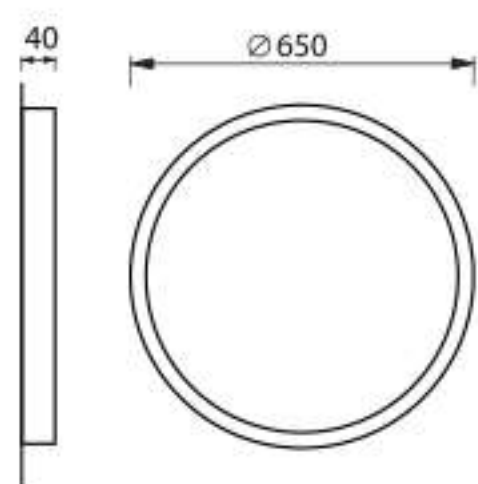

PRODUCT CODE	POWER (W)	CCT (K)
ID-07B0008	24	6000

HOUSING : ALUMINIUM
LAMP SHADE : MIRROR
INPUT VOLTAGE : 220-240V AC