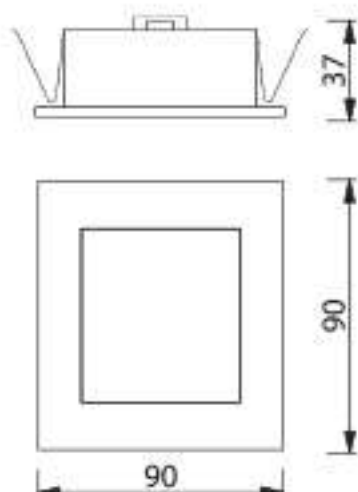

PRODUCT CODE	LIGHT SOURCE	BASE	DIECUT 77X77 MM.
ID-08L0002	LED G4 12V 1.5W	1 X G4	

HOUSING : ALUMINIUM
LAMPSHADE : GLASS,ZINC POWDER COATED
REFLECTOR : NONE