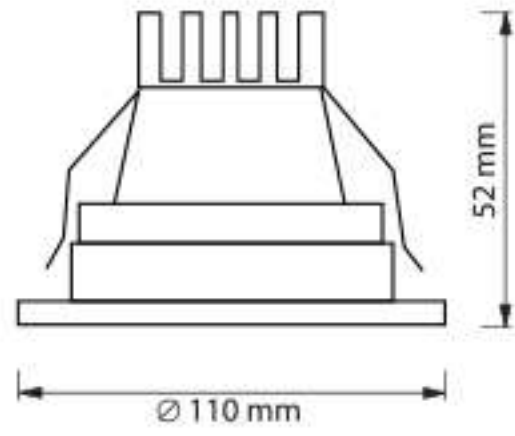

RECESS : BUILT-IN SET

DOWNLIGHT

PRODUCT CODE	POWER (W)	CUTOUT (mm)	Beam Angle
IDR02B0017-18	5 DAY/WARM	95	90° Adjustable

HOUSING : ALUMINIUM
LAMPSHADE : SILVER
REFLECTOR : ALUMINIUM

CE RoHS