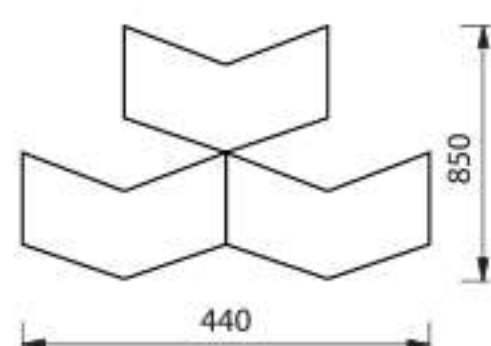

PRODUCT CODE	POWER (W)	CCT (K)
ID-07B0009	9	4000

HOUSING : ALUMINIUM
LAMP SHADE : WHITE POWDER COATED
INPUT VOLTAGE : 220-240V AC