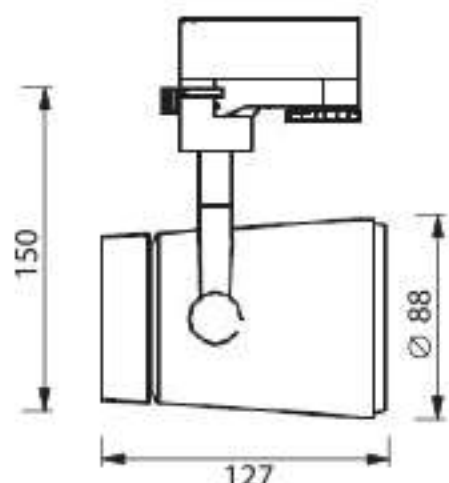

LAMP

TRACKLIGHT

PRODUCT CODE	LIGHT SOURCE	BASE	
ID-05L0008	LED PAR20 7W-8W	1 X E27	Adjustable 90°
HOUSING : ALUMINIUM LAMPSHADE : BLACK POWDER COATED ANTI-DAZZLERING : PLASTIC, BLACK