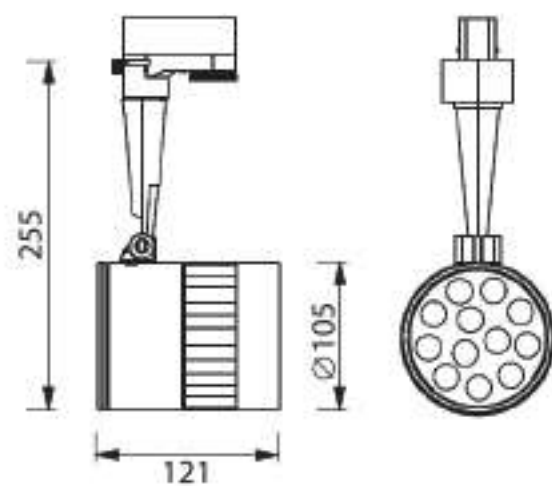

PRODUCT CODE	POWER (W)	CCT (K)	
ID-05B0004	1.2 X 12Pcs	3000	Adjustable 90°
HOUSING : ALUMINIUM		FC	
LAMP SHADE : ZINC POWDER COATED		UL LISTED CE RoHS	
INPUT VOLTAGE : 220-240V AC		TIS.1955-2551