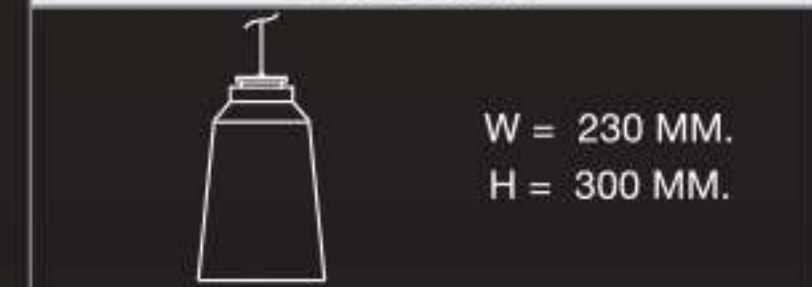

ID-04B0033