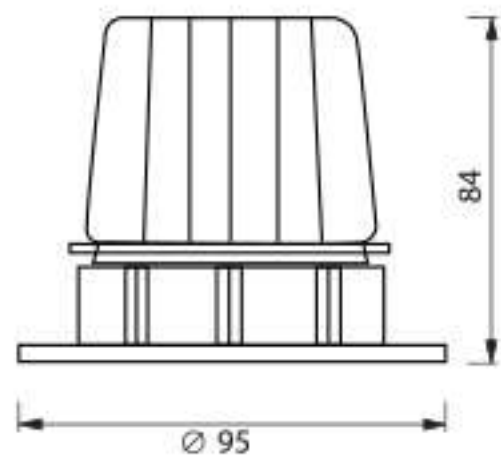

RECESS : BUILT-IN SET DOWNLIGHT

PRODUCT CODE	POWER (W)	CUTOUT (mm)	
IDR02B0023	3 X 3pcs WARM	85	

HOUSING : DIE-CAST ALUMINIUM
LAMP SHADE : WHITE POWDER COATED
REFLECTOR : PURE ALUMINIUM LAYERS,
MIRROR FINISH.

*Ideal for general ambient lighting in bathroom.