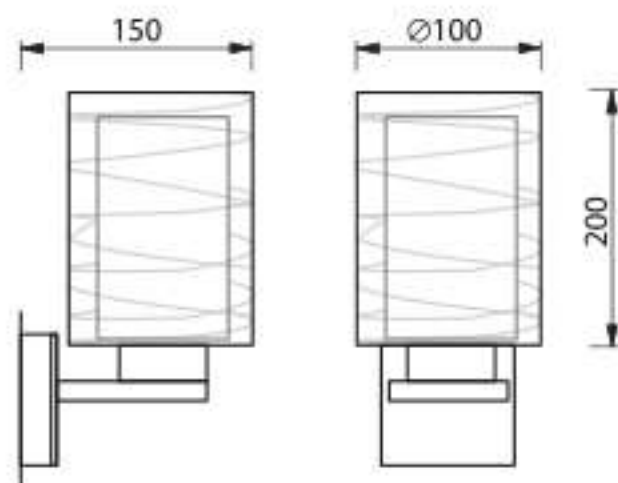

PRODUCT CODE	LIGHT SOURCE	BASE
ID-07L0004	LED BULB 3W	1 X E27

HOUSING : ALUMINIUM
LAMP SHADE : WHITE POWDER COATED