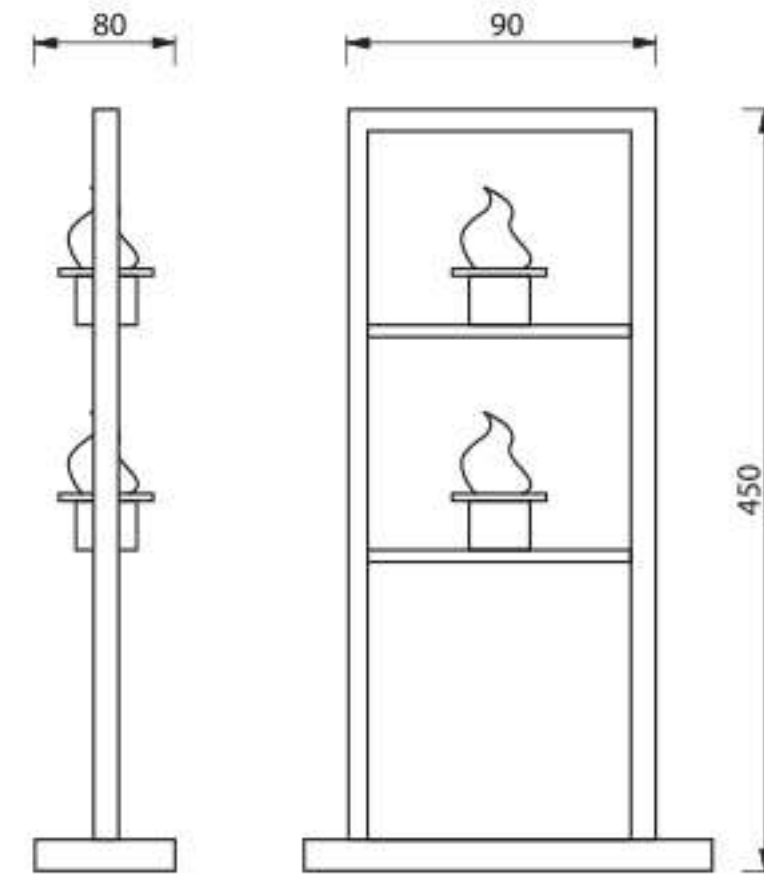

BUILT-IN SET

TABLE LAMP

PRODUCT CODE	POWER (W)	CCT (K)
ID-09B0001	10	4000

HOUSING : STEEL
LAMPSHADE : WHITE POWDER COATED
REFLECTOR : NONE