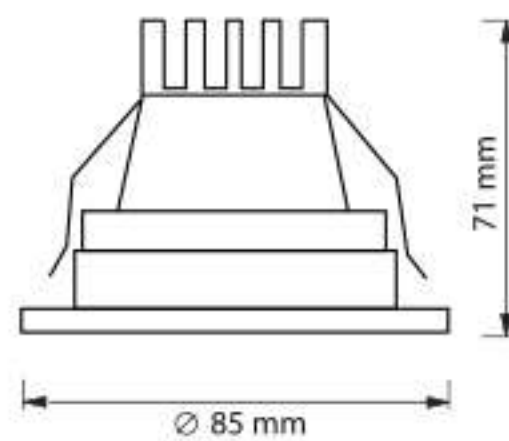

PRODUCT CODE	LIGHT SOURCE	BASE	CUTOUT (mm)	LAMP POSITION
IDR02L0012	LED MR16 5W-7W	1XGU5.3	75	ADJUSTABLE

HOUSING : ALUMINIUM
LAMPSHADE : WHITE POWDER COATED
REFLECTOR : ALUMINIUM