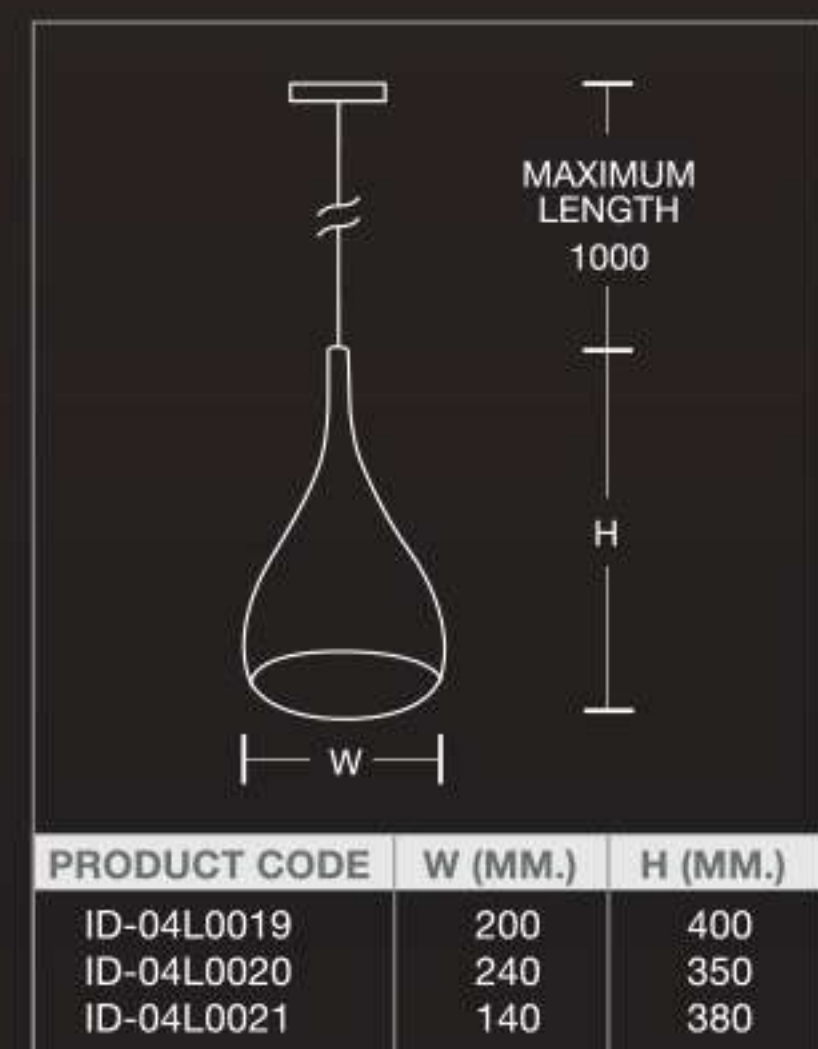

PRODUCT CODE	MATERIAL (COVER/INSIDE)	COLOUR	BASE
ID-04L0019	STAINLESS STEEL	COVER : GOLD PINK INSIDE : WHITE	1xE27

PRODUCT CODE	MATERIAL (COVER/INSIDE)	COLOUR	BASE
ID-04L0020	STAINLESS STEEL	COVER : GOLD PINK INSIDE : WHITE	1xE27

PRODUCT CODE	MATERIAL (COVER/INSIDE)	COLOUR	BASE
ID-04L0021	STAINLESS STEEL	COVER : GOLD PINK INSIDE : WHITE	1xE27