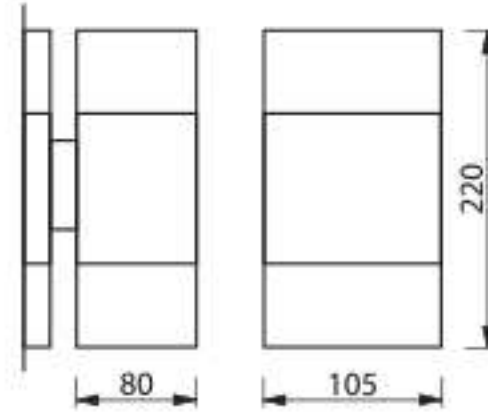

PRODUCT CODE	LIGHT SOURCE	BASE
ID-07L0008	LED G4 12V 1W	2 X G4
HOUSING : STEEL LAMP SHADE : GLASS (PRISM)		FC