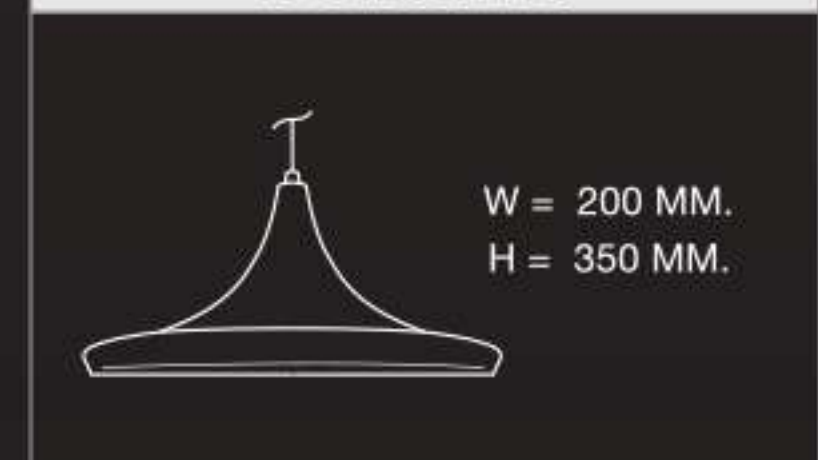

ID-04B0022-23

W = 200 MM.
H = 350 MM.

ID-04B0038