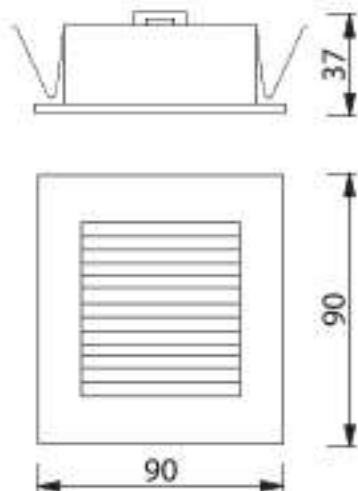

PRODUCT CODE	POWER (W)	CCT (K)	DIECUT 77X77 MM.
ID-08B0002	1.2	3000	

HOUSING : ALUMINIUM
LAMPSHADE : WHITE POWDER COATED
REFLECTOR : ALUMINIUM
INPUT VOLTAGE : 220-240V AC WITH DRIVER

LAMP