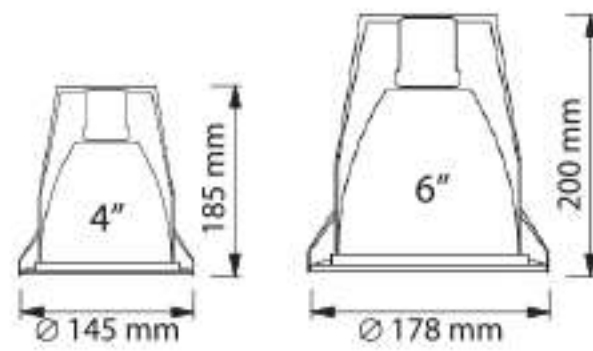

PRODUCT CODE	LIGHT SOURCE	BASE	CUTOUT (mm)	LAMP POSITION
IDR02L0036	LED BULB 5W-10W	1XE27	120	VERTICAL
IDR02L0038	LED BULB 5W-10W	1XE27	150	VERTICAL

HOUSING : METAL
LAMPSHADE : WHITE POWDER COATED
REFLECTOR : ALUMINIUM