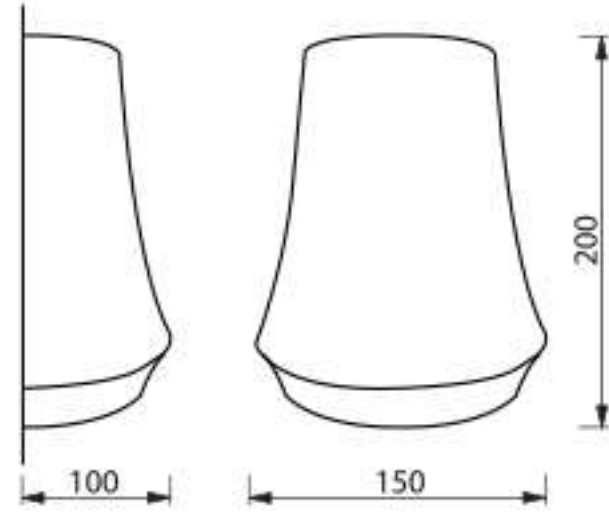

LAMP

WALL LIGHT

PRODUCT CODE	LIGHT SOURCE	BASE
ID-07L0001	LED BULB 3W	1 X E27

HOUSING : ABS PLASTIC
LAMP SHADE : WHITE ABS PLASTIC