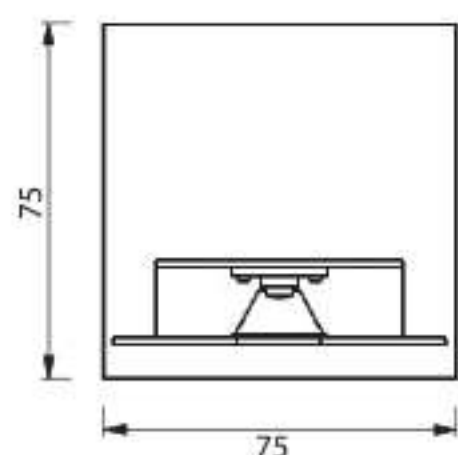

PRODUCT CODE	POWER (W)	CCT (K)	
ID-07B0003	1.2	3000	

HOUSING : ALUMINIUM
LAMPSHADE : ZINC POWDER COATED
INPUT VOLTAGE : 220-240V AC