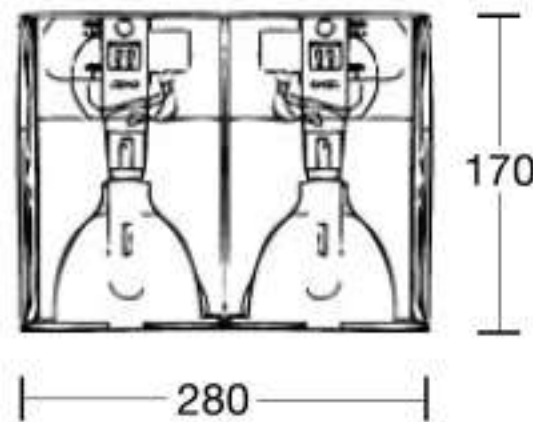

PRODUCT CODE	LIGHT SOURCE	BASE	CUTOUT (mm)	LAMP POSITION
IDS02L0001	LED AR111 12W-15W	2XAR111	-	VERTICAL

HOUSING : STEEL
LAMPSHADE : BLACK POWDER COATED
REFLECTOR : NONE