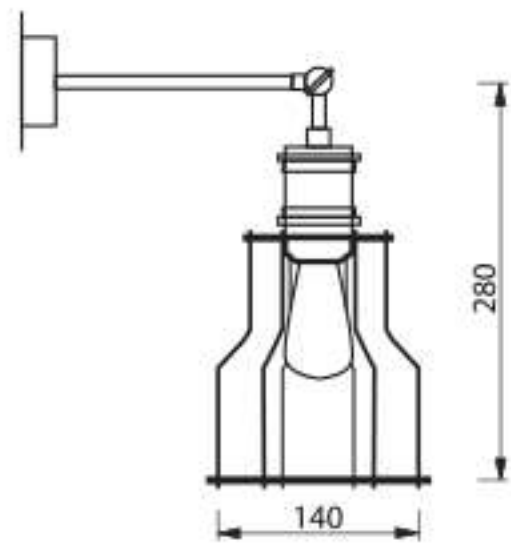

PRODUCT CODE	LIGHT SOURCE	BASE
ID-07L0007	LED VINTAGE 2W-3W	1 X E27
HOUSING : STEEL LAMP SHADE : BLACK POWDER COATED		FC