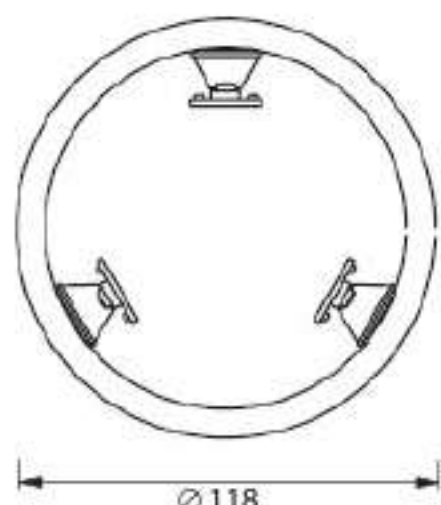

BUILT-IN SET

WALL LIGHT

PRODUCT CODE	POWER (W)	CCT (K)	
ID-07B0001	1.2 X 3PCS	3000	
ID-07B0002	1.2 X 3PCS	BLUE	

HOUSING : ALUMINIUM
LAMPSHADE : ZINC POWDER COATED
INPUT VOLTAGE : 220-240V AC