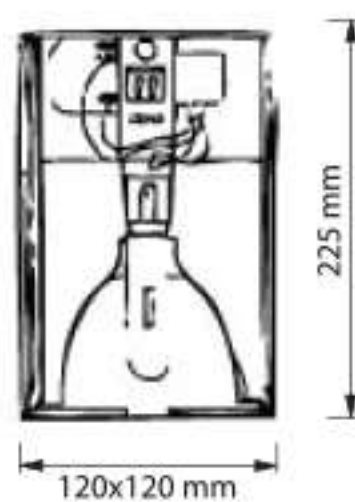

PRODUCT CODE	LIGHT SOURCE	BASE	CUTOUT (mm)	LAMP POSITION
IDS02L0003	LED BULB 3W-13W	E27	-	VERTICAL

HOUSING : ALUMINIUM
LAMPSHADE : BLACK POWDER COAT
REFLECTOR : NONE