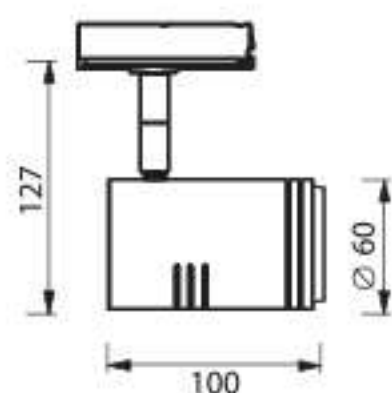

PRODUCT CODE	LIGHT SOURCE	BASE	
ID-05L0005	LED MR16 220V 5W-7W	1 X GU10	Adjustable 90°

HOUSING : ALUMINIUM
LAMPSHADE : BLACK POWDER COATED
ANTI-DAZZLERING : PLASTIC, BLACK