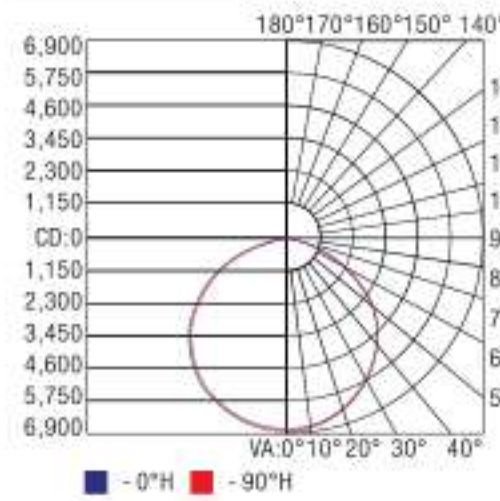

150W

	Center Beam lux	Beam Width	
2m	1,700.6 lux	6.1m	6.1m
4m	425.1 lux	12.2m	12.3m
6m	189.0 lux	18.3m	18.4m
8m	106.3 lux	24.3m	24.5m
10m	68.0 lux	30.4m	30.6m

■ Vertical: 113.4°   ■ Horizontal: 113.7°

Product Features

- Up to 100 lm/W, a direct replacement for 250W MH high bay, 60% energy saving.
- 120° beams, ideal for high ceilings.
- Die-cast aluminum housing, polyester powder painted finish, corrosion resistant.
- Air convection cooling, free of dirt accumulation, greatly extend the luminaire lifetime.
- Tempered glass lens ensures safety.
- 3-year warranty .

Applications

- Production halls
- Warehouses
- Logistic centers
- Sport halls
- Exhibition centers