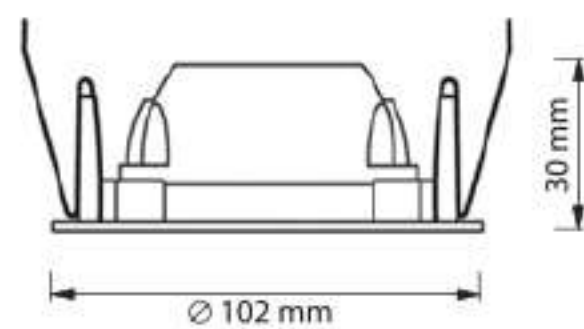

PRODUCT CODE	LIGHT SOURCE	BASE	CUTOUT (mm)	LAMP POSITION
IDR02L0017	LED MR16 5W-7W	GU5.3	91	ADJUSTABLE

HOUSING : STEEL
LAMPSHADE : WHITE POWDER COATED
REFLECTOR : NONE