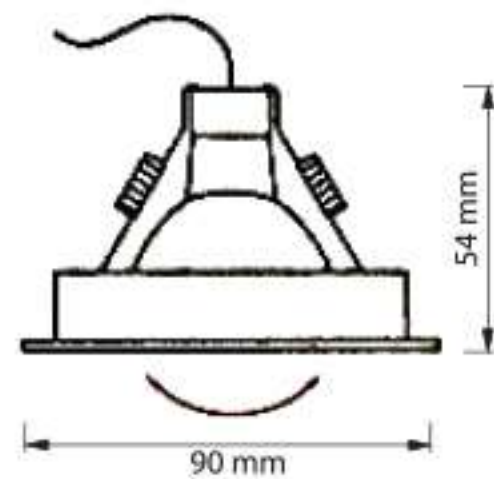

PRODUCT CODE	LIGHT SOURCE	BASE	CUTOUT (mm)	LAMP POSITION
IDR02L0004	LED MR16 5W-7W	1XGU5.3	80	ADJUSTABLE

HOUSING : ALUMINIUM
LAMPSHADE : WHITE POWDER COATED
REFLECTOR : NONE