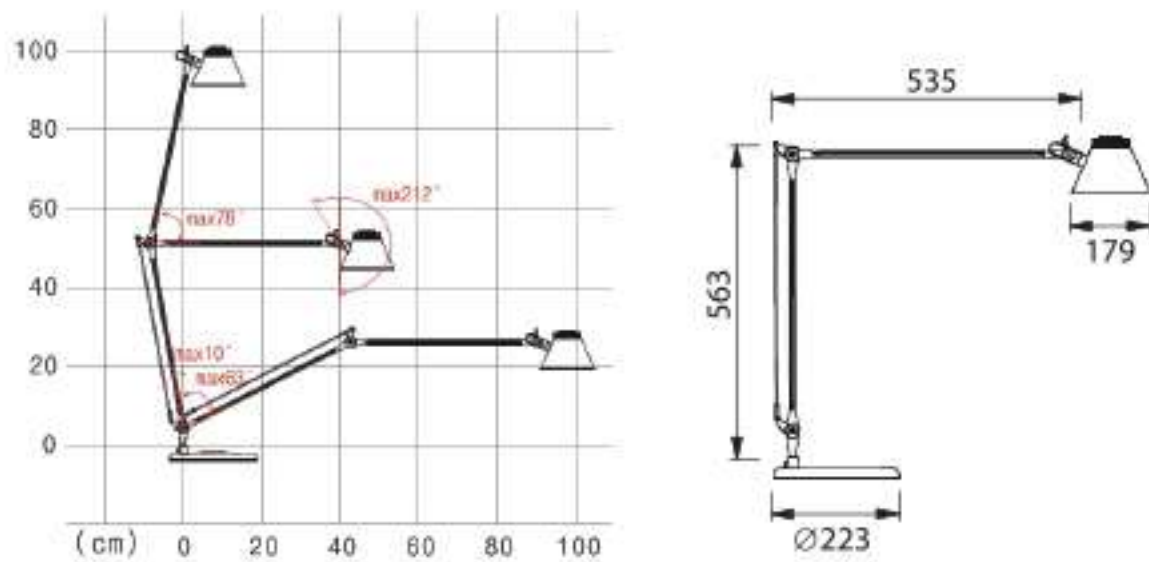

PRODUCT CODE	POWER (W)	CCT (K)	
ID-09B0002	1.2 X 6PCS	3000	

HOUSING : ALUMINIUM
LAMPSHADE : SILVER (ZINC COATED)
REFLECTOR : ALUMINIUM

PRODUCT CODE	POWER (W)	CCT (K)	
ID-09B0003	1.2 X 8PCS	3000	

HOUSING : ALUMINIUM
LAMPSHADE : SILVER (ZINC COATED)
REFLECTOR : ALUMINIUM